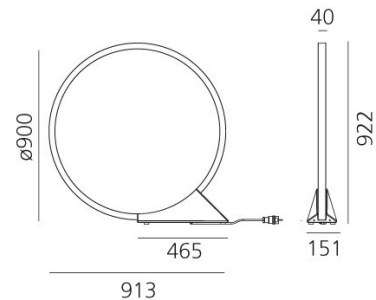

PRODUCT SPECIFICATION

Light Source: 43W, 3000K, 1830 lumens

IP Code: 44

Dimming: Non-dimmable

Dimensions: Ø90cm
92.2cm height
91.3cm depth
15.1cm width
46.5cm base length

For all sales and technical enquiries, please contact: