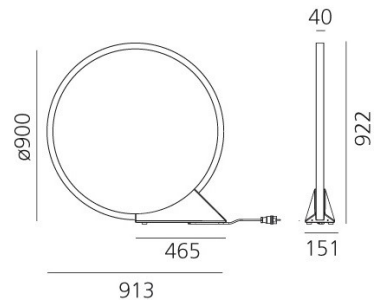

## PRODUCT SPECIFICATION

**Light Source:** 43W, 3000K, 1830 lumens

**IP Code:** 44

**Dimming:** Non-dimmable

**Dimensions:** Ø90cm  
92.2cm height  
91.3cm depth  
15.1cm width  
46.5cm base length

**For all sales and technical enquiries, please contact:**