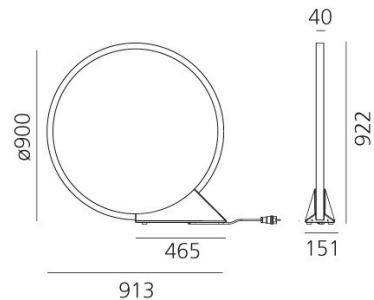

PRODUCT SPECIFICATION

Light Source: 43W, 3000K, 1830 lumens

IP Code: 44

Dimming: Non-dimmable

Dimensions: Ø90cm
92.2cm height
91.3cm depth
15.1cm width
46.5cm base length

For all sales and technical enquiries, please contact: