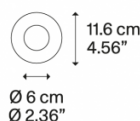

PRODUCT SPECIFICATION

Light Source: 3W, 2700K-3300K, 380 lumens

IP Code: 20

Dimming: Integrated dimmer on the product

Dimensions: Chestnut & Kelp finishes:

- Ø6cm knob
- Ø11.6cm shade
- 23.3cm height
- Ø6cm base

Flamingo & Lagoon finishes:

- Ø6cm knob
- Ø12.1cm shade
- 23.3cm height
- Ø6cm base

Chestnut & Kelp

Flamingo & Lagoon

For all sales and technical enquiries, please contact:

+44 (0)114 263 4266

info@davidvillagelighting.co.uk