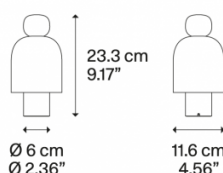

PRODUCT SPECIFICATION

Light Source: 3W, 2700K-3300K, 380 lumens

IP Code: 20

Dimming: Integrated dimmer on the product

Dimensions: Chestnut & Kelp finishes:

- Ø6cm knob
- Ø11.6cm shade
- 23.3cm height
- Ø6cm base

Flamingo & Lagoon finishes:

- Ø6cm knob
- Ø12.1cm shade
- 23.3cm height
- Ø6cm base

Chestnut & Kelp

Flamingo & Lagoon

For all sales and technical enquiries, please contact:

+44 (0)114 263 4266

info@davidvillagelighting.co.uk