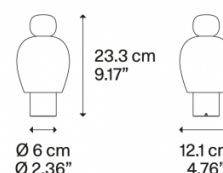

Flamingo & Lagoon