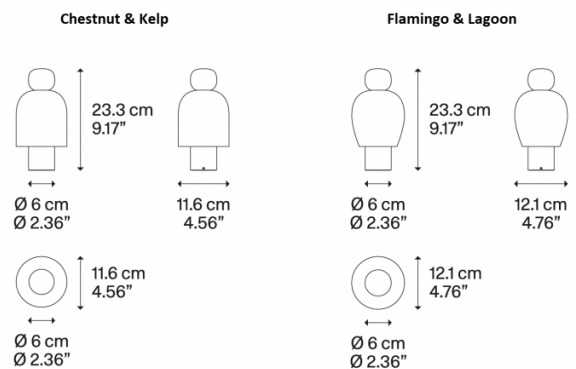

This diffuser is then surrounded by a bell-like glass lampshade with a coloured knob that sits on top which functions as the switch. The top switch allows you to dim the lamp going from a 2700K (warmest white) to a 3300K (warm white) colour temperature, so you can set the right tone in your interior. The Easy Peasy table light is also rechargeable and portable, with a charger cable included in the purchase and lasting for 6 hours when set to the highest light setting.

PRODUCT SPECIFICATION

- Light Source:** 3W, 2700K-3300K, 380 lumens
- IP Code:** 20
- Dimming:** Integrated dimmer on the product
- Dimensions:**
 - Chestnut & Kelp finishes:**
 - Ø6cm knob
 - Ø11.6cm shade
 - 23.3cm height
 - Ø6cm base
 - Flamingo & Lagoon finishes:**
 - Ø6cm knob
 - Ø12.1cm shade
 - 23.3cm height
 - Ø6cm base