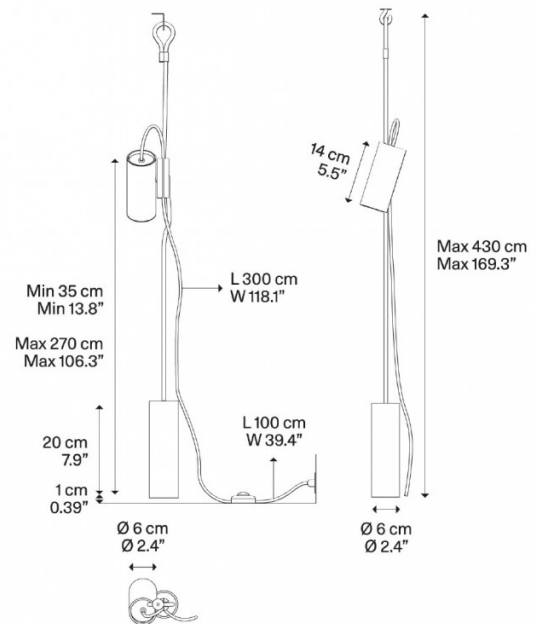

The Cima pendant is an interesting and eye-catching design by Marco Dessí. Inspired by how jam cleats work on a sailing boat, this pendant light has a cable that holds a lampshade, suspended from the ceiling that goes all the way to floor. The top is fixed to the ceiling using an eyelet and the base anchors the light to the floor, being a truly unique and innovative light solution.

You can purchase an additional spotlight for your Cima light [here](#).

PRODUCT SPECIFICATION

Light Source: 1 x Max 10W GU10 Par 16 LED (excluded)

IP Code: 20

Dimming: In line dimmer included on cable.

Dimensions: Shade: Ø6cm
 Max Height: 430cm
 Base: Ø6cm
 Cable Length: 400cm