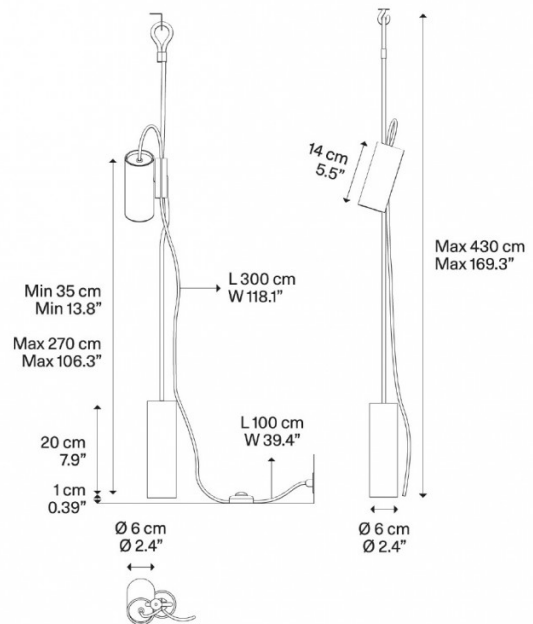

The Cima pendant is an interesting and eye-catching design by Marco Dessí. Inspired by how jam cleats work on a sailing boat, this pendant light has a cable that holds a lampshade, suspended from the ceiling that goes all the way to floor. The top is fixed to the ceiling using an eyelet and the base anchors the light to the floor, being a truly unique and innovative light solution.

You can purchase an additional spotlight for your Cima light [here](#).

PRODUCT SPECIFICATION

Light Source: 1 x Max 10W GU10 Par 16 LED (excluded)

IP Code: 20

Dimming: In line dimmer included on cable.

Dimensions: Shade: Ø6cm
 Max Height: 430cm
 Base: Ø6cm
 Cable Length: 400cm