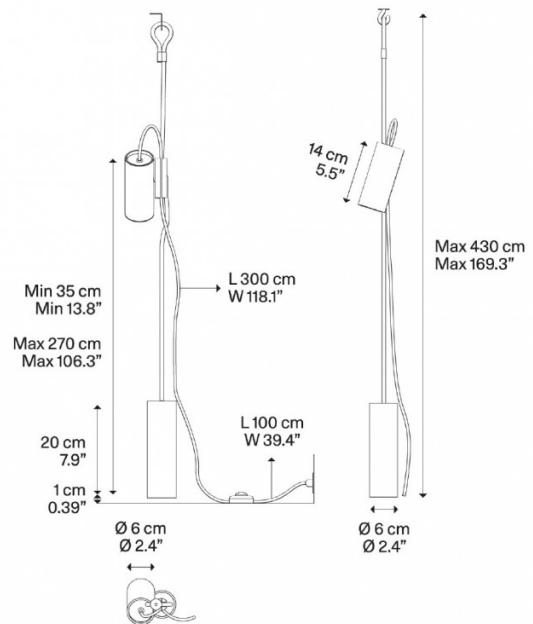

The Cima pendant is an interesting and eye-catching design by Marco Dessí. Inspired by how jam cleats work on a sailing boat, this pendant light has a cable that holds a lampshade, suspended from the ceiling that goes all the way to floor. The top is fixed to the ceiling using an eyelet and the base anchors the light to the floor, being a truly unique and innovative light solution.

You can purchase an additional spotlight for your Cima light [here](#).

PRODUCT SPECIFICATION

Light Source: 1 x Max 10W GU10 Par 16 LED (excluded)

IP Code: 20

Dimming: In line dimmer included on cable.

Dimensions: Shade: Ø6cm
Max Height: 430cm
Base: Ø6cm
Cable Length: 400cm