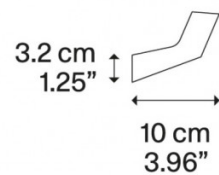

PRODUCT SPECIFICATION

Light Source: 2 x 8W, 2700K/3000K, 1960 Lumens

IP Code: 20

Dimming: Dimmable via Triac dimming.

Dimensions: Width: 19.2cm
Height: 8.2cm
Depth: 10cm

For all sales and technical enquiries, please contact: