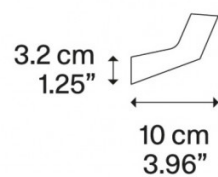

PRODUCT SPECIFICATION

Light Source: 2 x 8W, 2700K/3000K, 1960 Lumens

IP Code: 20

Dimming: Dimmable via Triac dimming.

Dimensions: Width: 19.2cm  
Height: 8.2cm  
Depth: 10cm

For all sales and technical enquiries, please contact: