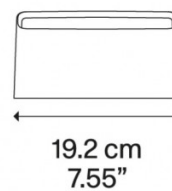

PRODUCT SPECIFICATION

Light Source: 2 x 8W, 2700K/3000K, 1960 Lumens

IP Code: 20

Dimming: Dimmable via Triac dimming.

Dimensions: Width: 19.2cm
Height: 8.2cm
Depth: 10cm

For all sales and technical enquiries, please contact: