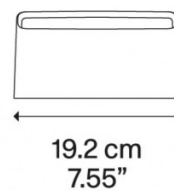

PRODUCT SPECIFICATION

Light Source: 2 x 8W, 2700K/3000K, 1960 Lumens

IP Code: 20

Dimming: Dimmable via Triac dimming.

Dimensions: Width: 19.2cm
Height: 8.2cm
Depth: 10cm

For all sales and technical enquiries, please contact: