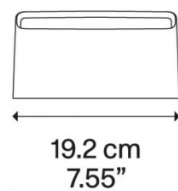

PRODUCT SPECIFICATION

Light Source: 2 x 8W, 2700K/3000K, 1960 Lumens

IP Code: 20

Dimming: Dimmable via Triac dimming.

Dimensions: Width: 19.2cm  
Height: 8.2cm  
Depth: 10cm

For all sales and technical enquiries, please contact: