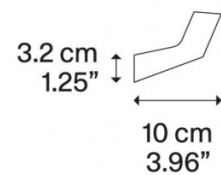

PRODUCT SPECIFICATION

Light Source: 2 x 8W, 2700K/3000K, 1960 Lumens

IP Code: 20

Dimming: Dimmable via Triac dimming.

Dimensions: Width: 19.2cm
Height: 8.2cm
Depth: 10cm

For all sales and technical enquiries, please contact: