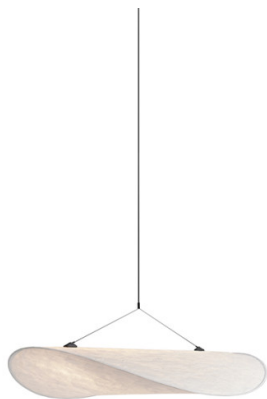

### Tense LED Pendant Light by New Works

A truly innovative and modern lighting solution, the New Works Tense LED Pendant is crafted from 100% recyclable Tyvek which is stretched and shaped into a streamlined diffuser. Panter & Tourron, the Swiss design duo behind Tense, aimed to create a collection of lights based on the idea of tension, hence the name. They experimented with various materials and equipment that would bring their vision to life. Eventually, they discovered Tyvek, a medical fabric that is not only recycled but recyclable again and again.

The airy and lightweight nature of this pendant light makes it appear like a cloud, floating gracefully in mid-air; the Tyvek structure results in a calming and atmospheric glow which is emitted across your room. The elongated shapes of Tense easily fit into a compact box, allowing for straightforward transportation. The Tense pendant lamp is available in 4 sizes, Ø55, Ø70, Ø90 and Ø120, and also has an integrated LED light source that is long-lasting and effective. This pendant is perfect for use as a main light in a room thanks to its illumination and alluring aesthetic and it brings character to spaces such as dining rooms, entryways, hotels, restaurants and bars.

## PRODUCT SPECIFICATION

**Light Source:** Ø55: 10W, 2700K, 2000 Lumens

Ø70 / Ø90 / Ø120: 22W, 2700K, 2000 Lumens

**IP Code:** 20

**Dimming:** Dimmable via mains phase dimming.

**Dimensions:** Ø55 - Ø55cm, Height: 15cm  
 Ø70 - Ø70cm, Height: 15cm  
 Ø90 - Ø90cm, Height: 15cm  
 Ø120 - Ø120cm, Height: 15cm

Ceiling Canopy: Ø19.5cm  
 Drop Height: 500cm

**For all sales and technical enquiries, please contact:**

+44 (0)114 263 4266

[info@davidvillagelighting.co.uk](mailto:info@davidvillagelighting.co.uk)

[www.davidvillagelighting.co.uk](http://www.davidvillagelighting.co.uk)