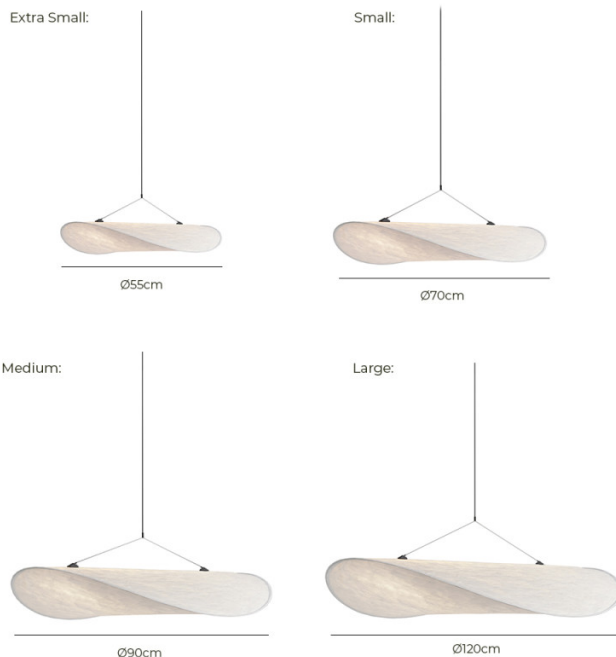

The airy and lightweight nature of this pendant light makes it appear like a cloud, floating gracefully in mid-air; the Tyvek structure results in a calming and atmospheric glow which is emitted across your room. The elongated shapes of Tense easily fit into a compact box, allowing for straightforward transportation. The Tense pendant lamp is available in 4 sizes, Ø55, Ø70, Ø90 and Ø120, and also has an integrated LED light source that is long-lasting and effective. This pendant is perfect for use as a main light in a room thanks to its illumination and alluring aesthetic and it brings character to spaces such as dining rooms, entryways, hotels, restaurants and bars.

## PRODUCT SPECIFICATION

**Light Source:** Ø55: 10W, 2700K, 2000 Lumens

Ø70 / Ø90 / Ø120: 22W, 2700K, 2000 Lumens

**IP Code:** 20

**Dimming:** Dimmable via mains phase dimming.

**Dimensions:** Ø55 - Ø55cm, Height: 15cm  
 Ø70 - Ø70cm, Height: 15cm  
 Ø90 - Ø90cm, Height: 15cm  
 Ø120 - Ø120cm, Height: 15cm

Ceiling Canopy: Ø19.5cm  
 Drop Height: 500cm

**For all sales and technical enquiries, please contact:**

+44 (0)114 263 4266

[info@davidvillagelighting.co.uk](mailto:info@davidvillagelighting.co.uk)

[www.davidvillagelighting.co.uk](http://www.davidvillagelighting.co.uk)