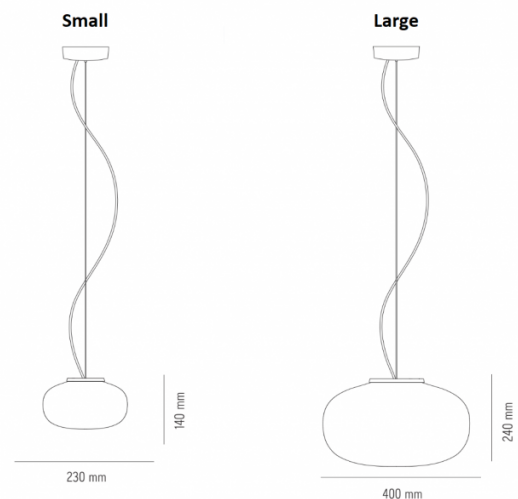

PRODUCT SPECIFICATION

Light Source: **Small** - 7W, 2700K, 530 Lumens
Large - 11W, 2700K, 830 Lumens

IP Code: 20

Dimming: Dimmable via mains phase dimming.

Dimensions: **Small** - Ø23cm, Height: 14cm
Large - Ø40cm, Height: 24cm

Ceiling Canopy: Ø13cm
Cable Length: 340cm

For all sales and technical enquiries, please contact:

+44 (0)114 263 4266

info@davidvillagelighting.co.uk

www.davidvillagelighting.co.uk