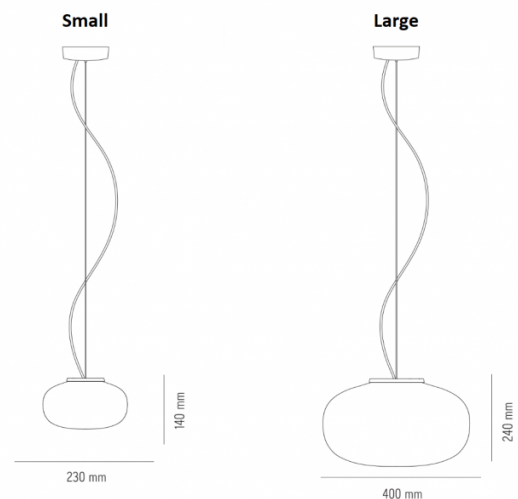

## PRODUCT SPECIFICATION

**Light Source:** **Small** - 7W, 2700K, 530 Lumens  
**Large** - 11W, 2700K, 830 Lumens

**IP Code:** 20

**Dimming:** Dimmable via mains phase dimming.

**Dimensions:** **Small** - Ø23cm, Height: 14cm  
**Large** - Ø40cm, Height: 24cm

Ceiling Canopy: Ø13cm  
Cable Length: 340cm

**For all sales and technical enquiries, please contact:**

+44 (0)114 263 4266

[info@davidvillagelighting.co.uk](mailto:info@davidvillagelighting.co.uk)

[www.davidvillagelighting.co.uk](http://www.davidvillagelighting.co.uk)