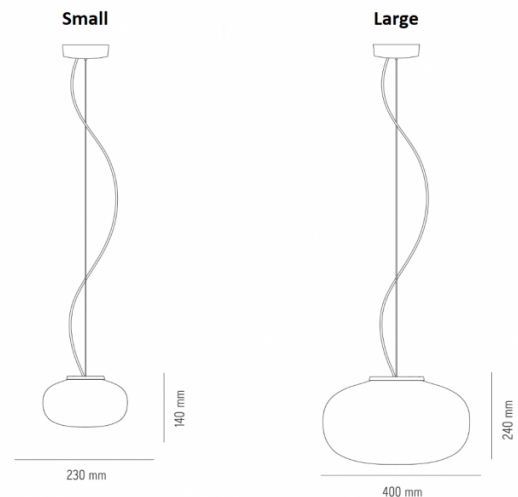

PRODUCT SPECIFICATION

Light Source: **Small** - 7W, 2700K, 530 Lumens
Large - 11W, 2700K, 830 Lumens

IP Code: 20

Dimming: Dimmable via mains phase dimming.

Dimensions: **Small** - Ø23cm, Height: 14cm
Large - Ø40cm, Height: 24cm

Ceiling Canopy: Ø13cm
Cable Length: 340cm

For all sales and technical enquiries, please contact:

+44 (0)114 263 4266

info@davidvillagelighting.co.uk

www.davidvillagelighting.co.uk