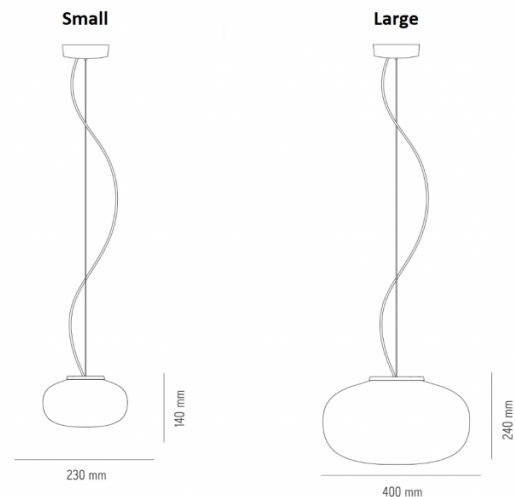

## PRODUCT SPECIFICATION

**Light Source:** **Small** - 7W, 2700K, 530 Lumens  
**Large** - 11W, 2700K, 830 Lumens

**IP Code:** 20

**Dimming:** Dimmable via mains phase dimming.

**Dimensions:** **Small** - Ø23cm, Height: 14cm  
**Large** - Ø40cm, Height: 24cm

Ceiling Canopy: Ø13cm  
Cable Length: 340cm

**For all sales and technical enquiries, please contact:**

+44 (0)114 263 4266

[info@davidvillagelighting.co.uk](mailto:info@davidvillagelighting.co.uk)

[www.davidvillagelighting.co.uk](http://www.davidvillagelighting.co.uk)