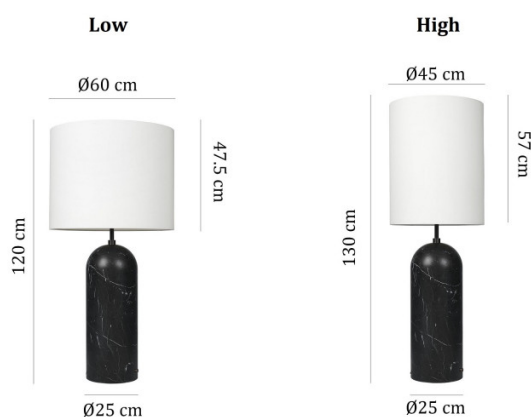

PRODUCT SPECIFICATION

Light Source: 3 x Max 70W E27 (Excluded)

IP Code: 20

Dimming: Integrated dimmer on the product.

Dimensions: **Low:**

Shade: Ø60cm
Shade Height: 47.5cm
Height: 120cm
Base: Ø25cm

High:

Shade: Ø45cm
Shade Height: 57cm
Height: 130cm
Base: Ø25cm

Cable Length: 200cm (Approximately)