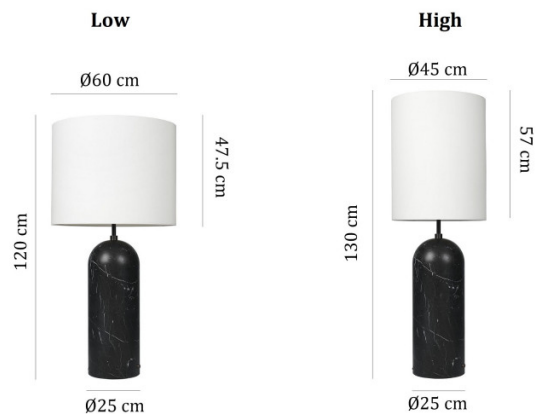

For all sales and technical enquiries, please contact:

+44 (0)114 263 4266

info@davidvillagelighting.co.uk

www.davidvillagelighting.co.uk