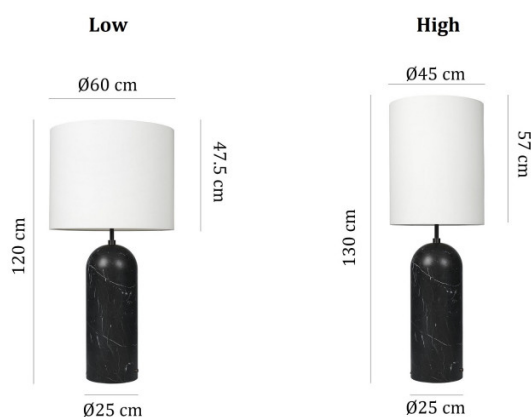

## PRODUCT SPECIFICATION

**Light Source:** 3 x Max 70W E27 (Excluded)

**IP Code:** 20

**Dimming:** Integrated dimmer on the product.

**Dimensions:** **Low:**

Shade: Ø60cm

Shade Height: 47.5cm

Height: 120cm

Base: Ø25cm

**High:**

Shade: Ø45cm

Shade Height: 57cm

Height: 130cm

Base: Ø25cm

Cable Length: 200cm (Approximately)

**For all sales and technical enquiries, please contact:**