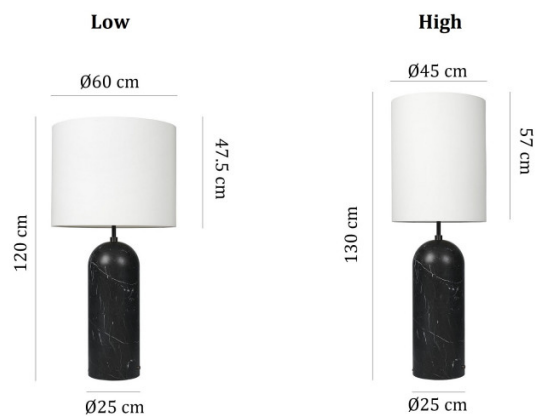

PRODUCT SPECIFICATION

Light Source: 3 x Max 70W E27 (Excluded)

IP Code: 20

Dimming: Integrated dimmer on the product.

Dimensions: **Low:**

Shade: Ø60cm
Shade Height: 47.5cm
Height: 120cm
Base: Ø25cm

High:

Shade: Ø45cm
Shade Height: 57cm
Height: 130cm
Base: Ø25cm

Cable Length: 200cm (Approximately)