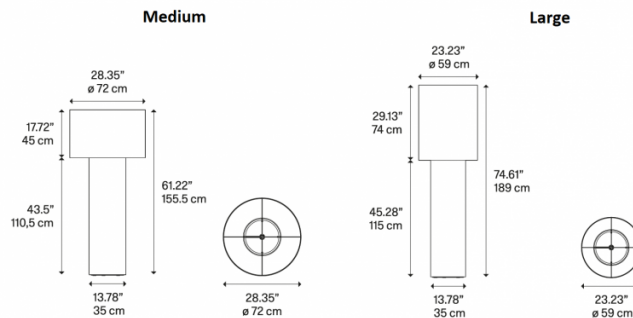

## PRODUCT SPECIFICATION

**Light Source:** 2 x max 25W E27 LED

**IP Code:** 20

**Dimming:** In line dimmer included on cable

**Dimensions: Medium:**  
 Ø72cm shade  
 155.5cm height  
 Ø35cm base

**Large:**  
 Ø59cm shade  
 189cm height  
 Ø35cm base