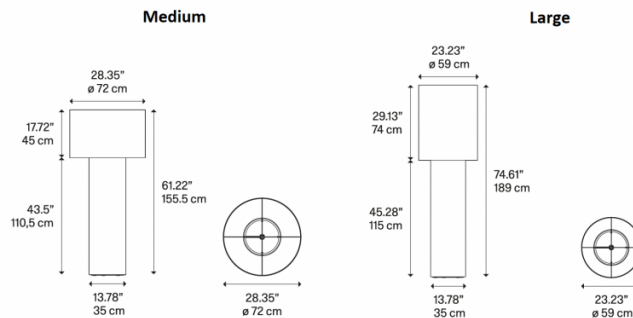

For all sales and technical enquiries, please contact:

+44 (0)114 263 4266

info@davidvillagelighting.co.uk

www.davidvillagelighting.co.uk