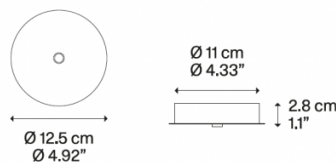

Ceiling Canopy