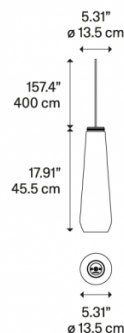

## PRODUCT SPECIFICATION

**Light Source:** 1 x max 25W E27 LED (excluded)

**IP Code:** 20

**Dimming:** Dimmable via mains phase dimming

**Dimensions:** Ø13.5cm  
45.5cm height  
Ø12.5cm ceiling canopy  
400cm cable length