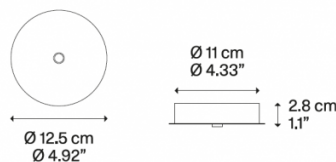

PRODUCT SPECIFICATION

Light Source: 1 x max 25W E27 LED (excluded)

IP Code: 20

Dimming: Dimmable via mains phase dimming

Dimensions: Ø13.5cm
45.5cm height
Ø12.5cm ceiling canopy
400cm cable length

Ceiling Canopy