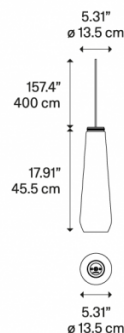

This pendant light is available to purchase with different sized ceiling canopies in various colours. You can also create a linear, round, rectangular or radial cluster with the Glass Drop suspension when purchased in multiple with a cluster ceiling canopy from Diesel Living with Lodes. Please [contact us](#) for more information.

PRODUCT SPECIFICATION

Light Source: 1 x max 25W E27 LED (excluded)

IP Code: 20

Dimming: Dimmable via mains phase dimming

Dimensions: Ø13.5cm
45.5cm height
Ø12.5cm ceiling canopy
400cm cable length

Ceiling Canopy