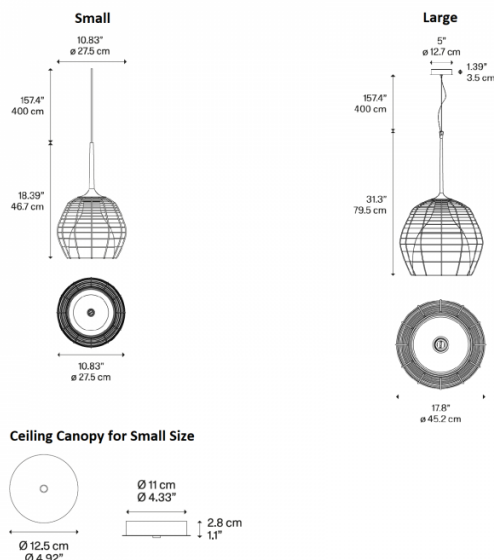

PRODUCT SPECIFICATION

Light Source: **Small** - 1 x max 15W E27 LED (excluded)
Large - 1 x max 25W E27 LED (excluded)

IP Code: 20

Dimming: Dimmable via mains phase dimming

Dimensions: Small:
Ø27.5cm shade
46.7cm shade height
Ø12.5cm ceiling canopy
400cm cable length

Large:
Ø45.2cm shade
79.5cm shade height
Ø12.7cm ceiling canopy
400cm cable length

For all sales and technical enquiries, please contact:

+44 (0)114 263 4266

info@davidvillagelighting.co.uk

www.davidvillagelighting.co.uk