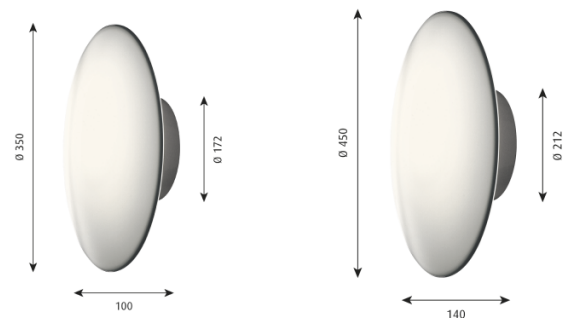

Available in 2 sizes, the smaller Ø350 and the larger Ø450, the AJ Eklipta outdoor ceiling/wall light can be used in patios, terraces, entrance ways, gardens and more. Whether needed as a welcome home light by the door or as a main light in a courtyard, this outdoor ceiling and wall lamp will not disappoint and will create a stylish aesthetic wherever it is used.

PRODUCT SPECIFICATION

Light Source: 350 - 1 x Max 10W E27 LED (excluded)
450 - 1 x Max 11W E27 LED (excluded)

IP Code: 44

Dimming: Dimmable using leading edge dimming.

Dimensions: 350:
Shade: Ø35cm
Depth: 10cm
Base: Ø17.2cm

450:
Shade: Ø45cm
Depth: 14cm
Base: Ø21.2cm

For all sales and technical enquiries, please contact:

+44 (0)114 263 4266

info@davidvillagelighting.co.uk

www.davidvillagelighting.co.uk