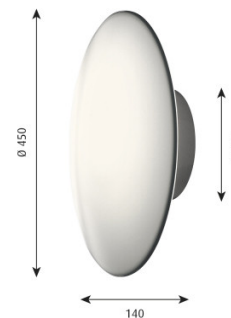

AJ Eklipta Outdoor Wall Light by Louis Poulsen

Designed by Arne Jacobsen, the AJ Eklipta Outdoor wall and ceiling lamp was first created for the Rødovre Town Hall in 1959. A versatile and simplistically chic light, the ceiling/wall lamp is made from an aluminium structure and a white opal glass diffuser. The glass lampshade creates a welcoming and warm glow, that will create a beautiful atmosphere in any exterior.

The AJ Eklipta outdoor wall light can be used in patios, terraces, entrance ways, gardens and more. Whether needed as a welcome home light by the door or as a main light in a courtyard, this outdoor wall lamp will not disappoint and will create a stylish aesthetic wherever it is used.

PRODUCT SPECIFICATION

Light Source: 1 x Max 11W E27 LED (Excluded)

IP Code: 44

Dimming: Dimmable using leading edge dimming.

Dimensions: Shade: Ø45cm
Depth: 14cm
Base: Ø21.2cm

For all sales and technical enquiries, please contact: