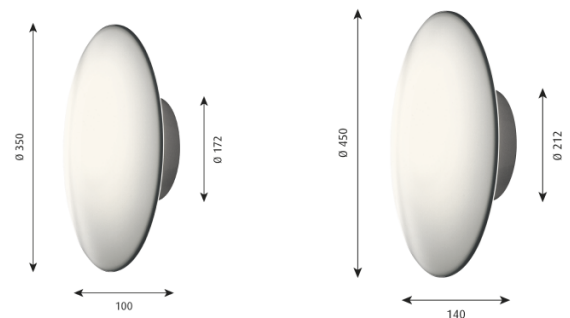

For all sales and technical enquiries, please contact:

+44 (0)114 263 4266

info@davidvillagelighting.co.uk

www.davidvillagelighting.co.uk