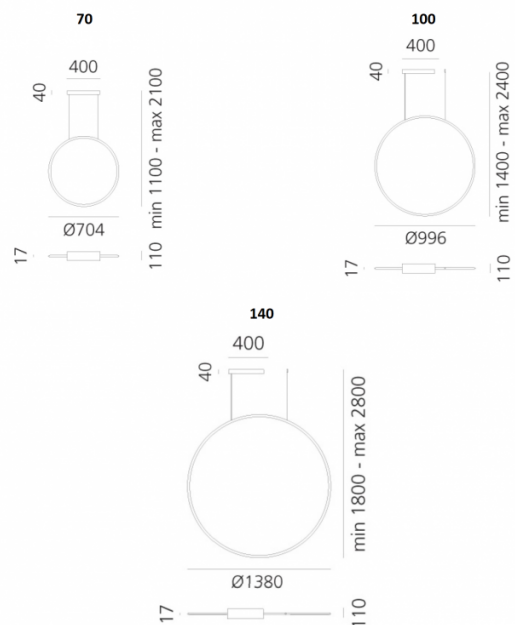

Designer: Ernesto Gismondi

Discovery RGBW App Compatible LED Vertical Suspension by Artemide

A part of the [Artemide Discovery collection](#) by Ernesto Gismondi, the Discover RGBW vertical suspension is made from an aluminium frame with technopolymer that goes unnoticed when switched off and transforms when switched on. The thin veiled effect of the diffuser creates a lightweight effect that draws the eye and creates wonder.

The Discovery RGBW vertical pendant can be controlled using the innovative Artemide app. This light has colour changing ability as you can control the light by mixing red, green, blue and white colour spectrums to create a stable selection. The possibilities are truly endless with this suspension light as you can create a magical light show or atmosphere that is suitable for your setting. Suitable for homes and professional interiors, this pendant lamp comes with a black or satinized aluminium frame and is available in 3 sizes, the 70, the 100 and the 140.

PRODUCT SPECIFICATION

- Light Source:**
- 70** - Strip RGB+W 42W, RGB 871lm + W 1600lm
 - 100** - Strip RGB+W 59W, RGB 1106lm + W 2033lm
 - 140** - Strip RGB+W 79W, RGB 1453lm + W 2670lm
- IP Code:** 20
- Dimming:** Dimmable via Dali dimming systems OR Artemide App. Please consult your electrician, additional wiring may be required on site.
- Dimensions:**
- 70:**
Ø70cm
210cm max. drop
 - 100:**
Ø100cm
240cm max. drop
 - 140:**
Ø140cm
280cm max. drop