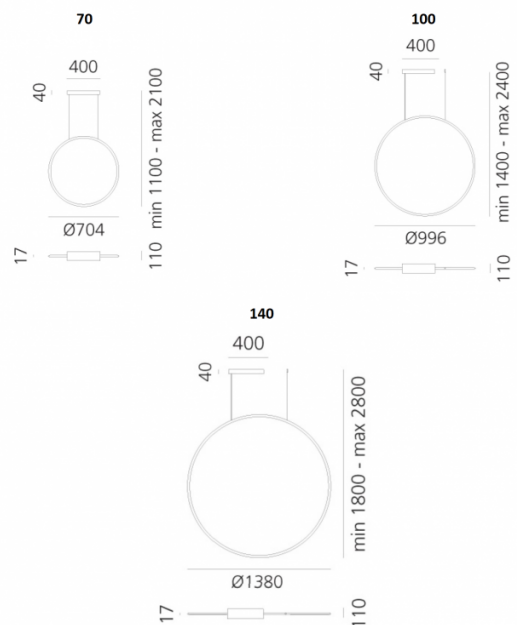

## PRODUCT SPECIFICATION

- Light Source:**
- 70** - Strip RGB+W 42W, RGB 871lm + W 1600lm
  - 100** - Strip RGB+W 59W, RGB 1106lm + W 2033lm
  - 140** - Strip RGB+W 79W, RGB 1453lm + W 2670lm
- IP Code:** 20
- Dimming:** Dimmable via Dali dimming systems OR Artemide App. Please consult your electrician, additional wiring may be required on site.
- Dimensions:**
- 70:**  
Ø70cm  
210cm max. drop
  - 100:**  
Ø100cm  
240cm max. drop
  - 140:**  
Ø140cm  
280cm max. drop