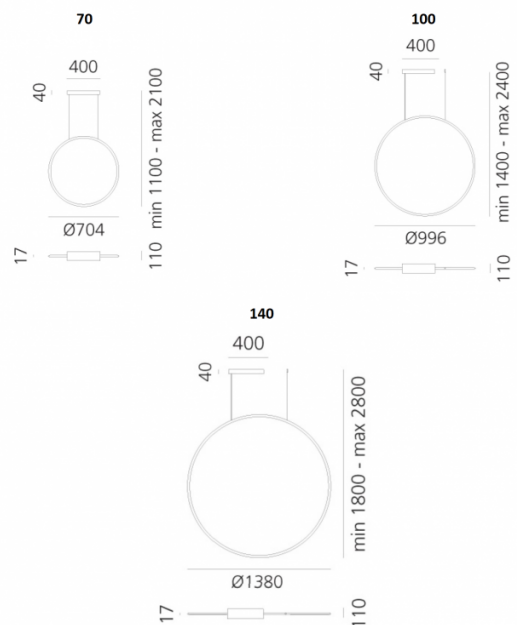

Artemide

LA5574/RGBW

Artemide Discovery LED RGBW App Compatible Suspension

SOURCE: <https://www.davidvillagelighting.co.uk/product/Artemide-Discovery-LED-RBGW-App-Compatible-Suspension/21270>

PRODUCT DESCRIPTION

Designer: Ernesto Gismondi

Discovery RGBW App Compatible LED Vertical Suspension by Artemide

A part of the [Artemide Discovery collection](#) by Ernesto Gismondi, the Discover RGBW vertical suspension is made from an aluminium frame with technopolymer that goes unnoticed when switched off and transforms when switched on. The thin veiled effect of the diffuser creates a lightweight effect that draws the eye and creates wonder.

The Discovery RGBW vertical pendant can be controlled using the innovative Artemide app. This light has colour changing ability as you can control the light by mixing red, green, blue and white colour spectrums to create a stable selection. The possibilities are truly endless with this suspension light as you can create a magical light show or atmosphere that is suitable for your setting. Suitable for homes and professional interiors, this pendant lamp comes with a black or satinized aluminium frame and is available in 3 sizes, the 70, the 100 and the 140.

PRODUCT SPECIFICATION

1. **Light Source:**
2. **70** - Strip RGB+W 42W, RGB 871lm + W 1600lm
   - **100** - Strip RGB+W 59W, RGB 1106lm + W 2033lm
   - **140** - Strip RGB+W 79W, RGB 1453lm + W 2670lm
3. **IP Code:** 20
4. **Dimming:** Dimmable via Dali dimming systems OR Artemide App. Please consult your electrician, additional wiring may be required on site.
5. **Dimensions:**
6. **70:**
     Ø70cm
     210cm max. drop
   - **100:**
     Ø100cm
     240cm max. drop
   - **140:**
     Ø140cm
     280cm max. drop