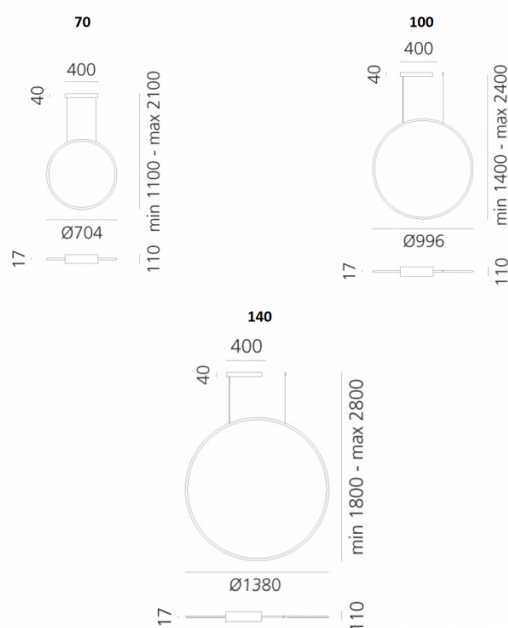

Designer: Ernesto Gismondi

Discovery RGBW App Compatible LED Vertical Suspension by Artemide

A part of the [Artemide Discovery collection](#) by Ernesto Gismondi, the Discover RGBW vertical suspension is made from an aluminium frame with technopolymer that goes unnoticed when switched off and transforms when switched on. The thin veiled effect of the diffuser creates a lightweight effect that draws the eye and creates wonder.

The Discovery RGBW vertical pendant can be controlled using the innovative Artemide app. This light has colour changing ability as you can control the light by mixing red, green, blue and white colour spectrums to create a stable selection. The possibilities are truly endless with this suspension light as you can create a magical light show or atmosphere that is suitable for your setting. Suitable for homes and professional interiors, this pendant lamp comes with a black or satinized aluminium frame and is available in 3 sizes, the 70, the 100 and the 140.

PRODUCT SPECIFICATION

Light Source:	70 - Strip RGB+W 42W, RGB 871lm + W 1600lm 100 - Strip RGB+W 59W, RGB 1106lm + W 2033lm 140 - Strip RGB+W 79W, RGB 1453lm + W 2670lm
IP Code:	20
Dimming:	Dimmable via Dali dimming systems OR Artemide App. Please consult your electrician, additional wiring may be required on site.
Dimensions:	<p>70: Ø70cm 210cm max. drop</p> <p>100: Ø100cm 240cm max. drop</p> <p>140: Ø140cm 280cm max. drop</p>