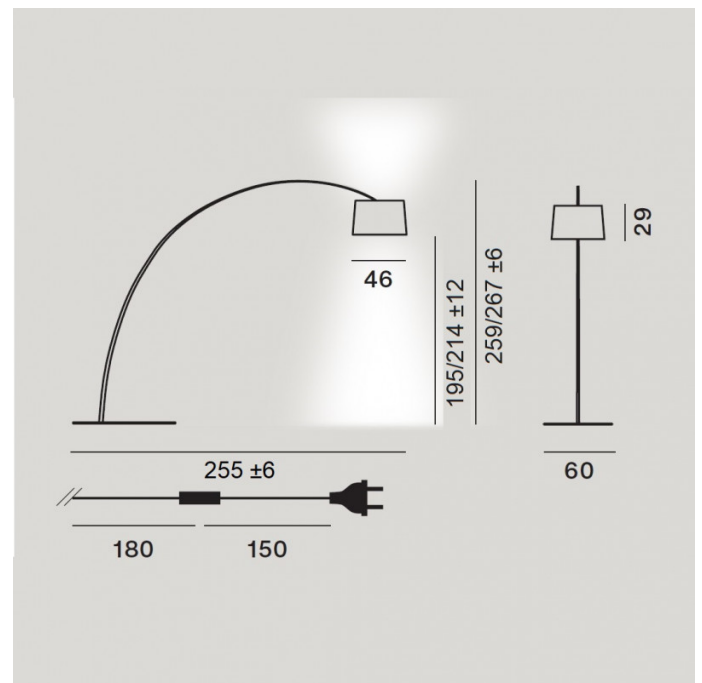

Foscarini states that this lamp has to be assembled in a room with a minimum ceiling height of 280cm due to the fluctuations in height created from the manufacturing process.

PRODUCT SPECIFICATION

Light Source: 28W, 2700K-5000K, 3840 lumens

IP Code: 20

Dimming: Dimmable via Bluetooth using Casambi App

Dimensions: Ø46cm shade
29cm shade height
Ø60cm base
267cm max. height
255cm depth
330cm cable length

For all sales and technical enquiries, please contact: