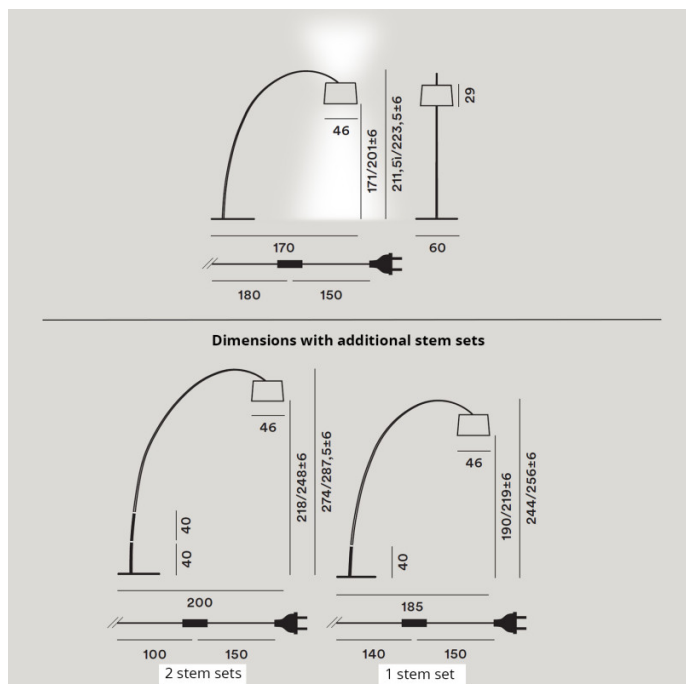

## PRODUCT SPECIFICATION

- Light Source:** 28W, 2700K-5000K, 3840 lumens
- IP Code:** 20
- Dimming:** Dimmable via Bluetooth using Casambi App
- Dimensions:**
  - Ø46cm shade
  - 29cm shade height
  - 230cm max height
  - Ø60cm base
  - 170cm depth
  - 330cm cable length