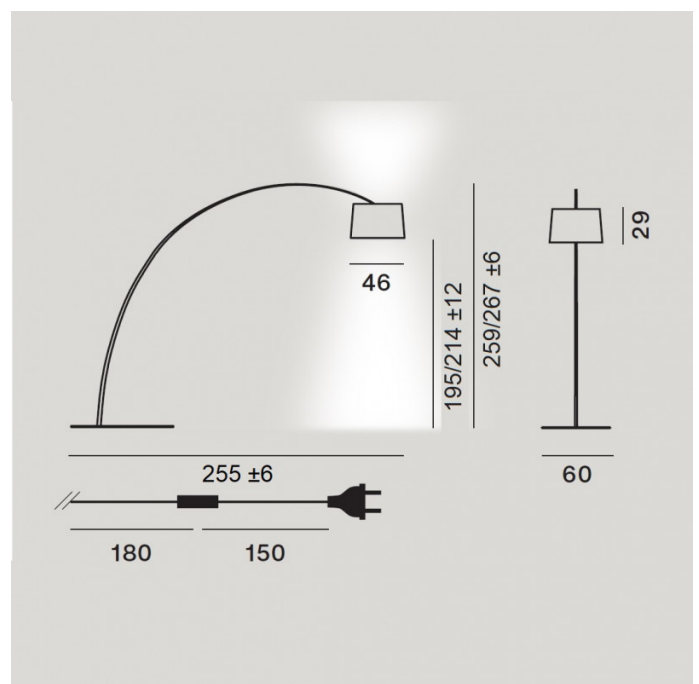

This floor lamp must be assembled in a room with a ceiling height that is no lower than 280cm due to height fluctuation of that is a result of the handcraft manufacturing process.

PRODUCT SPECIFICATION

Light Source: 28W, 2700K-5000K, 3840 lumens

IP Code: 20

Dimming: Dimmable via Bluetooth using Casambi App

Dimensions: Ø46cm shade
29cm shade height
Ø60cm base
267cm max. height
255cm depth
330cm cable length