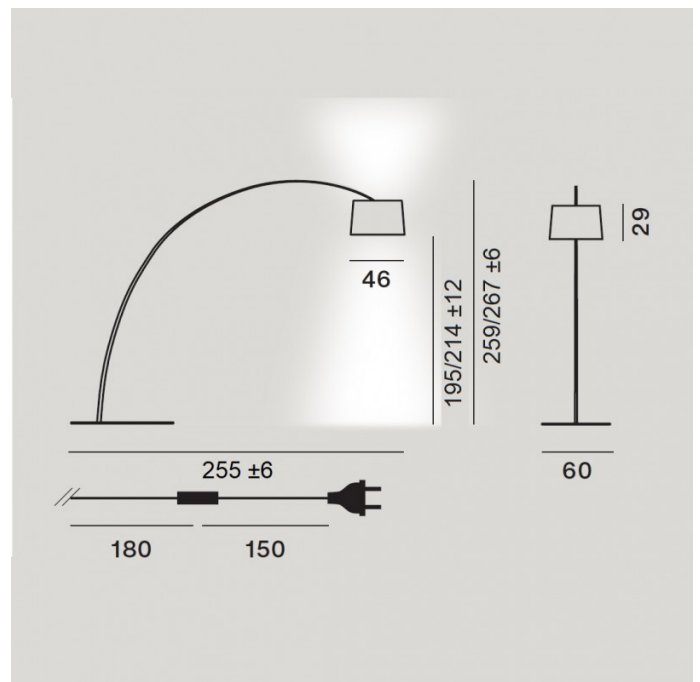

**This LED floor lamp has to be assembled in a room with a minimum ceiling height of 280cm due to the Foscarini manufacturing process that results in a height fluctuation.**

## PRODUCT SPECIFICATION

**Light Source:** 28W, 2700K, 3840 Lumens

**IP Code:** 20

**Dimming:** In-line dimmer included on cable.

**Dimensions:** Shade: Ø46cm  
Shade Height: 29cm  
Maximum Height: 267cm  
Depth: 255cm  
Cable Length: 330cm  
Base: Ø60cm