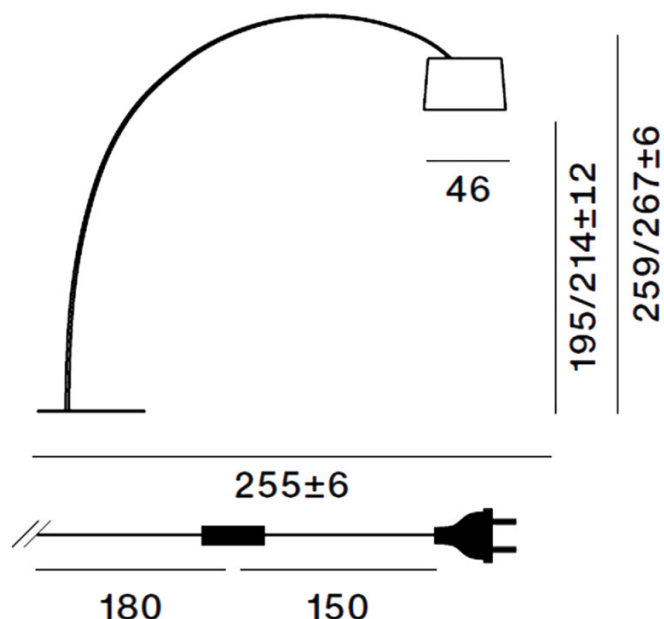

**Please Note: It is advised that the Foscarini Twiggy Elle LED Floor Lamp is assembled in a room with a minimum ceiling height of 280cm due to the manufacturing process.**

## PRODUCT SPECIFICATION

**Light Source:** 28W, 2700K, 3840 Lumens

**IP Code:** 20

**Dimming:** In-line dimmer included on cable.

**Dimensions:** Shade: Ø46cm  
Shade Height: 29cm  
Depth: 255cm  
Maximum Height: 267cm  
Cable Length: 330cm  
Base: Ø60cm