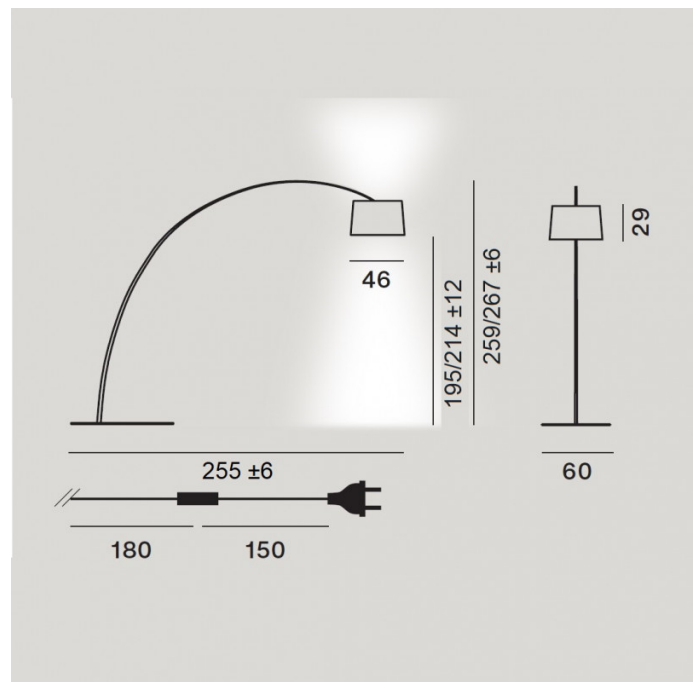

It is advised that this lamp is assembled in a room with a minimum ceiling height of 280cm due to the manufacturing process.

PRODUCT SPECIFICATION

Light Source: 28W, 2700K, 3840 Lumens

IP Code: 20

Dimming: In-line dimmer included on cable.

Dimensions: Shade: Ø46cm
Shade Height: 29cm
Depth: 255cm
Maximum Height: 267cm
Cable Length: 330cm
Base: Ø60cm

For all sales and technical enquiries, please contact:

+44 (0)114 263 4266

info@davidvillagelighting.co.uk