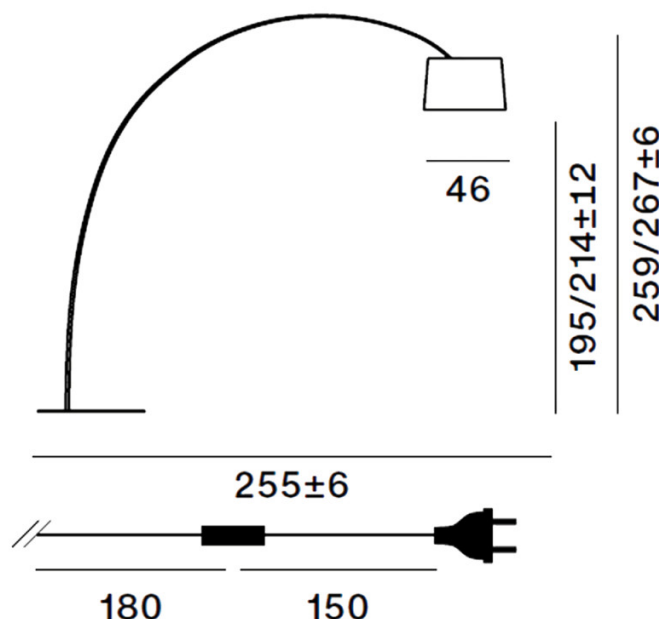

Please Note: It is advised that the Foscarini Twiggy Elle LED Floor Lamp is assembled in a room with a minimum ceiling height of 280cm due to the manufacturing process.

PRODUCT SPECIFICATION

Light Source: 28W, 2700K, 3840 Lumens

IP Code: 20

Dimming: In-line dimmer included on cable.

Dimensions: Shade: Ø46cm
Shade Height: 29cm
Depth: 255cm
Maximum Height: 267cm
Cable Length: 330cm
Base: Ø60cm

For all sales and technical enquiries, please contact: