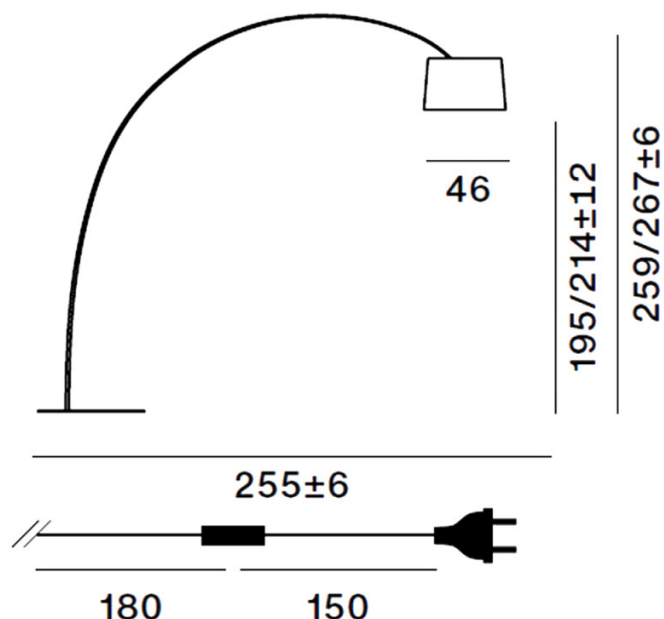

Please Note: It is advised that the Foscarini Twiggy Elle LED Floor Lamp is assembled in a room with a minimum ceiling height of 280cm due to the manufacturing process.

PRODUCT SPECIFICATION

Light Source: 28W, 2700K, 3840 Lumens

IP Code: 20

Dimming: In-line dimmer included on cable.

Dimensions: Shade: Ø46cm
Shade Height: 29cm
Depth: 255cm
Maximum Height: 267cm
Cable Length: 330cm
Base: Ø60cm

For all sales and technical enquiries, please contact: