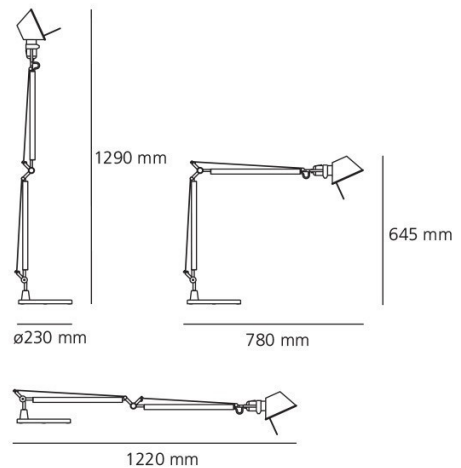

The switches are both located just before the head of the lamp, with an easy access for you to adjust brightness and colour temperature, depending on task or mood. A cantilevered arm and an adjustable head permits the user to adjust the lamp to a desired position. Available in an aluminium finish, the Tolomeo TW comes with a 23 cm round base, but can have a desk fixed or table clamp, instead. Please [contact us](#) for more information and pricing.

PRODUCT SPECIFICATION

Light Source: 10W, 3000K, 593 Lumens

IP Code: 20

Dimming: Integrated dimmer on the product.

Dimensions: Depth: 78-122cm  
Height: 64.5-129cm  
Base: Ø23cm

For all sales and technical enquiries, please contact: