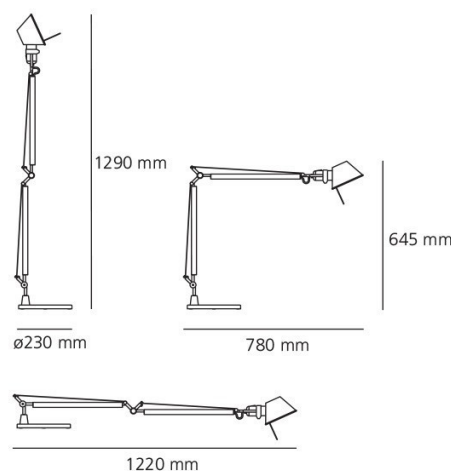

The switches are both located just before the head of the lamp, with an easy access for you to adjust brightness and colour temperature, depending on task or mood. A cantilevered arm and an adjustable head permits the user to adjust the lamp to a desired position. Available in an aluminium finish, the Tolomeo TW comes with a 23 cm round base, but can have a desk fixed or table clamp, instead. Please [contact us](#) for more information and pricing.

PRODUCT SPECIFICATION

Light Source: 11W, 2200-6500K, 560 - 716lm

IP Code: 20

Dimming: Integrated dimmer on the product.

Dimensions: Depth: 78-122cm
Height: 64.5-129cm
Base: Ø23cm

For all sales and technical enquiries, please contact: