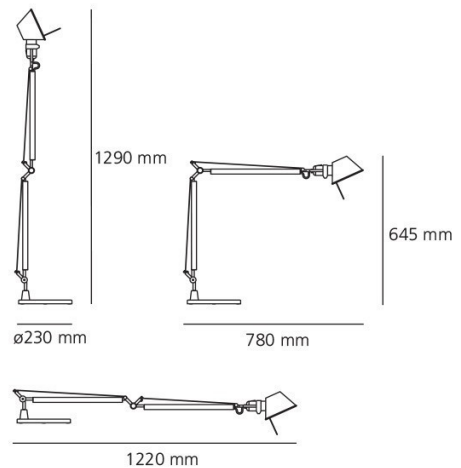

The switches are both located just before the head of the lamp, with an easy access for you to adjust brightness and colour temperature, depending on task or mood. A cantilevered arm and an adjustable head permits the user to adjust the lamp to a desired position. Available in an aluminium finish, the Tolomeo TW comes with a 23 cm round base, but can have a desk fixed or table clamp, instead. Please [contact us](#) for more information and pricing.

PRODUCT SPECIFICATION

Light Source: 10W, 3000K, 593 Lumens

IP Code: 20

Dimming: Integrated dimmer on the product.

Dimensions: Depth: 78-122cm
Height: 64.5-129cm
Base: Ø23cm

For all sales and technical enquiries, please contact: