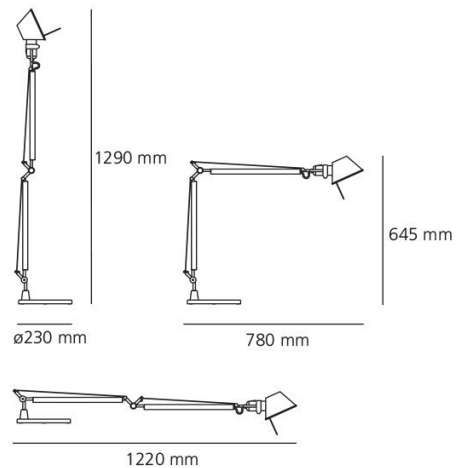

Tolomeo Tunable White LED Table Lamp by Artemide

Part of the iconic Tolomeo collection, the Tolomeo TW LED table lamp brings in the advantage of adjusting both light intensity and colour temperature. The lamp can emit a warm white light up to the coldest white light, ranging from amber, to white and up to blue light colours.

The switches are both located just before the head of the lamp, with an easy access for you to adjust brightness and colour temperature, depending on task or mood. A cantilevered arm and an adjustable head permits the user to adjust the lamp to a desired position. Available in an aluminium finish, the Tolomeo TW comes with a 23 cm round base, but can have a desk fixed or table clamp, instead. Please [contact us](#) for more information and pricing.

PRODUCT SPECIFICATION

- Light Source:** 10W, 3000K, 593 Lumens
- IP Code:** 20
- Dimming:** Integrated dimmer on the product.
- Dimensions:** Depth: 78-122cm
Height: 64.5-129cm
Base: Ø23cm

For all sales and technical enquiries, please contact: