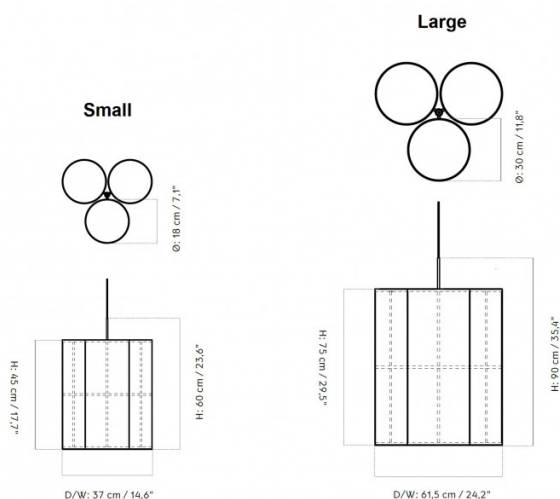

PRODUCT SPECIFICATION

Light Source: **Small** - 3 x Max 40W E27 (excluded)

Large - 6 x Max 40W E27 (excluded)

IP Code: 20

Dimming: Dimmable via mains phase dimming.

Dimensions: **Small:**

Each Shade: Ø18cm

Width: 37cm

Height: 45cm

Large:

Each Shade: Ø30cm

Width: 61.5cm

Height: 75cm

Ceiling Canopy: Ø11.5cm

Ceiling Canopy Height: 3.8cm

Cable Length: 500cm