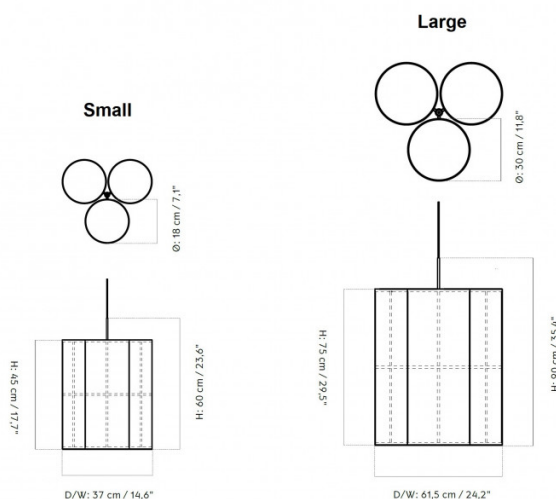

PRODUCT SPECIFICATION

Light Source: **Small** - 3 x Max 40W E27 (excluded)
Large - 6 x Max 40W E27 (excluded)

IP Code: 20

Dimming: Dimmable via mains phase dimming.

Dimensions: Small:
Each Shade: Ø18cm
Width: 37cm
Height: 45cm

Large:
Each Shade: Ø30cm
Width: 61.5cm
Height: 75cm

Ceiling Canopy: Ø11.5cm
Ceiling Canopy Height: 3.8cm
Cable Length: 500cm

For all sales and technical enquiries, please contact:

+44 (0)114 263 4266

info@davidvillagelighting.co.uk