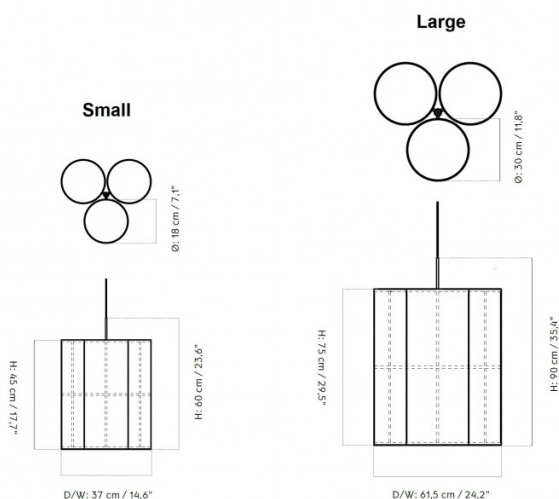

PRODUCT SPECIFICATION

Light Source: **Small** - 3 x Max 40W E27 (excluded)

Large - 6 x Max 40W E27 (excluded)

IP Code: 20

Dimming: Dimmable via mains phase dimming.

Dimensions: **Small:**

Each Shade: Ø18cm

Width: 37cm

Height: 45cm

Large:

Each Shade: Ø30cm

Width: 61.5cm

Height: 75cm

Ceiling Canopy: Ø11.5cm

Ceiling Canopy Height: 3.8cm

Cable Length: 500cm