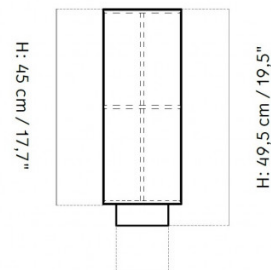

PRODUCT SPECIFICATION

Light Source: 1 x Max 40W E27 (excluded)

IP Code: 20

Dimming: In-line dimmer included on cable.

Dimensions: Ø18cm
Height: 49.5cm
Cable Length: 200cm

Ø: 18 cm / 7,1"

H: 45 cm / 17,7"

H: 49,5 cm / 19,5"

Ø: 12 cm / 4,7"

For all sales and technical enquiries, please contact:

+44 (0)114 263 4266

info@davidvillagelighting.co.uk

www.davidvillagelighting.co.uk