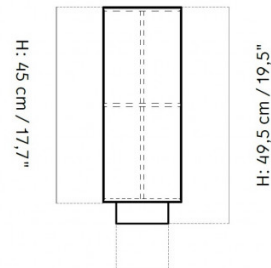

PRODUCT SPECIFICATION

- Light Source:** 1 x Max 40W E27 (excluded)
- IP Code:** 20
- Dimming:** In-line dimmer included on cable.
- Dimensions:** Ø18cm
Height: 49.5cm
Cable Length: 200cm

Ø: 18 cm / 7,1"

H: 45 cm / 17,7"

H: 49,5 cm / 19,5"

Ø: 12 cm / 4,7"

For all sales and technical enquiries, please contact:

+44 (0)114 263 4266

info@davidvillagelighting.co.uk

www.davidvillagelighting.co.uk