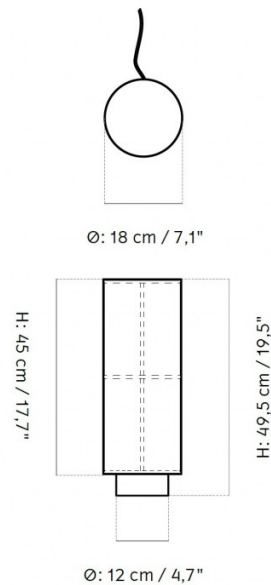

PRODUCT SPECIFICATION

- Light Source:** 1 x Max 40W E27 (excluded)
- IP Code:** 20
- Dimming:** In-line dimmer included on cable.
- Dimensions:** Ø18cm
Height: 49.5cm
Cable Length: 200cm

For all sales and technical enquiries, please contact: