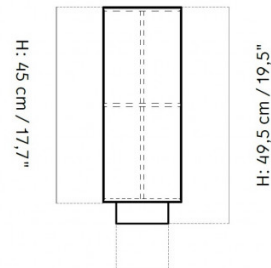

## PRODUCT SPECIFICATION

- Light Source:** 1 x Max 40W E27 (excluded)
- IP Code:** 20
- Dimming:** In-line dimmer included on cable.
- Dimensions:** Ø18cm  
Height: 49.5cm  
Cable Length: 200cm

Ø: 18 cm / 7,1"

Ø: 12 cm / 4,7"

**For all sales and technical enquiries, please contact:**

+44 (0)114 263 4266

[info@davidvillagelighting.co.uk](mailto:info@davidvillagelighting.co.uk)

[www.davidvillagelighting.co.uk](http://www.davidvillagelighting.co.uk)