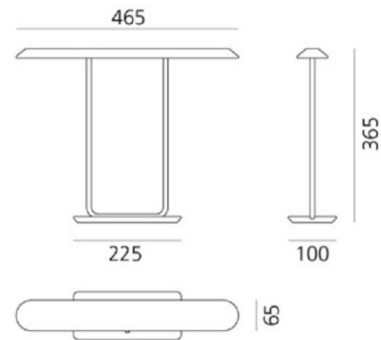

## PRODUCT SPECIFICATION

- Light Source:** 14W, 3000K, 524 lumens
- IP Code:** 20
- Dimming:** Integrated dimmer on product.
- Dimensions:** 46.5 cm length  
36.5 cm height  
6.5 cm width  
10 cm base depth  
22.5 cm base length