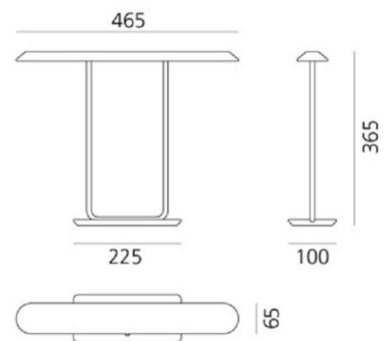

PRODUCT SPECIFICATION

Light Source: 14W, 3000K, 524 lumens

IP Code: 20

Dimming: Integrated dimmer on product.

Dimensions: 46.5 cm length
36.5 cm height
6.5 cm width
10 cm base depth
22.5 cm base length

For all sales and technical enquiries, please contact: