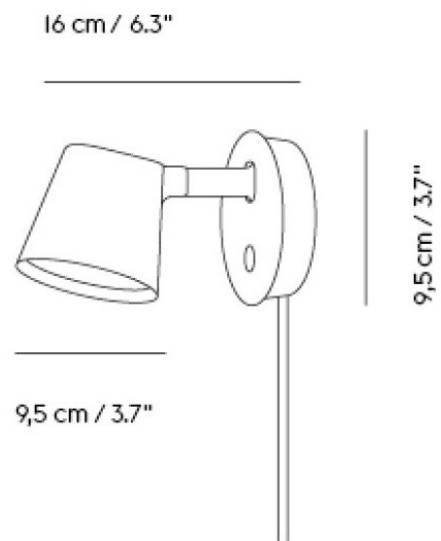

MUUTO

Muuto Tip LED Wall Light

LA5036/W

SOURCE: <https://www.davidvillagelighting.co.uk/product/Muuto-Tip-LED-Wall-Light/21204>

PRODUCT DESCRIPTION

Designer: Jens Fager

Muuto Tip LED Wall Lamp

The Tip wall lamp is a part of the [Muuto Tip collection](#) designed by Jens Fager. A simplistic and stylish wall light that has an adjustable head so you can direct the light where needed, this lamp is suitable for many settings such as homes and offices. Available in 5 chic colours, black, white, grey, copper brown or light green, you can find a wonderful finish that will suit your design scheme.

Whether you want to line your hallway or need a handy bedside light the Tip wall light will satisfy you with a contemporary and modern design. The lamp also comes with an integrated LED light source which is dimmable, allowing for a long-lasting illumination with full ambient control.

This LED wall light needs to be installed by a socket as it has a cable and plug. Alternatively, you can hard wire the light into the wall following the correct safety requirements and with the help of a qualified electrician.

PRODUCT SPECIFICATION

Light Source: 8W, 2700K, 220 Lumens

IP Code: 20

Dimming: Integrated dimmer on the product.

Dimensions: Shade: Ø9.5cm
Depth: 16cm
Wall Mount: Ø9.5cm
Cable Length: 250cm

For all sales and technical enquiries, please contact: