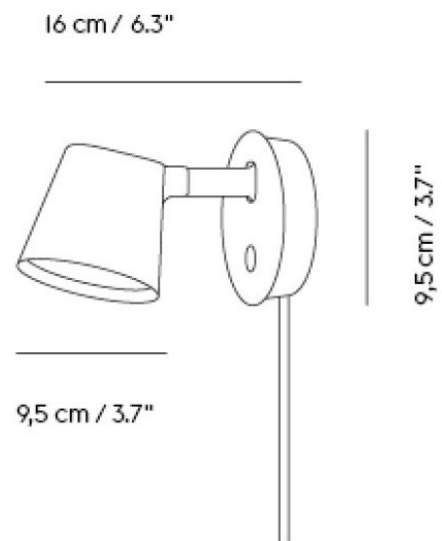

**This LED wall light needs to be installed by a socket as it has a cable and plug. Alternatively, you can hard wire the light into the wall following the correct safety requirements and with the help of a qualified electrician.**

### PRODUCT SPECIFICATION

**Light Source:** 8W, 2700K, 220 Lumens

**IP Code:** 20

**Dimming:** Integrated dimmer on the product.

**Dimensions:** Shade: Ø9.5cm  
Depth: 16cm  
Wall Mount: Ø9.5cm  
Cable Length: 250cm