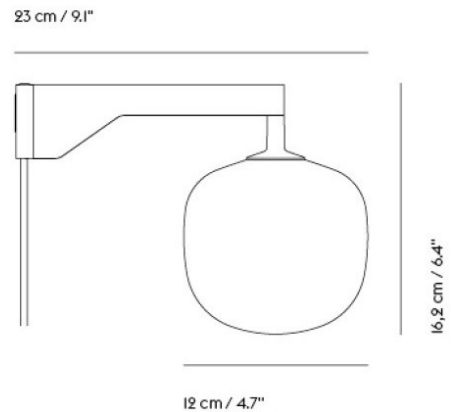

MUUTO

Muuto Rime Wall Light

LA10251/W

SOURCE: <https://www.davidvillagelighting.co.uk/product/Muuto-Rime-Wall-Light/21202>

PRODUCT DESCRIPTION

Designer: TAF Studio

Rime Wall Lamp by Muuto

A part of the [Muuto Rime Collection](#), the Rime wall lamp was designed by TAF Studio and is a simplistic and elegant fixture. The shade is made from mouth blown glass and has soft lines that take its shape from the silhouette of an acorn. The designers wanted to create a timeless and subtle light that can be used in a wide variety of settings.

PRODUCT SPECIFICATION

- Light Source:** 1 x Max 3W G9 LED (included)
- IP Code:** 20
- Dimming:** In-line dimmer included on cable.
- Dimensions:** Shade: Ø12cm
Shade Height: 16.2cm
Depth: 23cm
Cable Length: 250cm