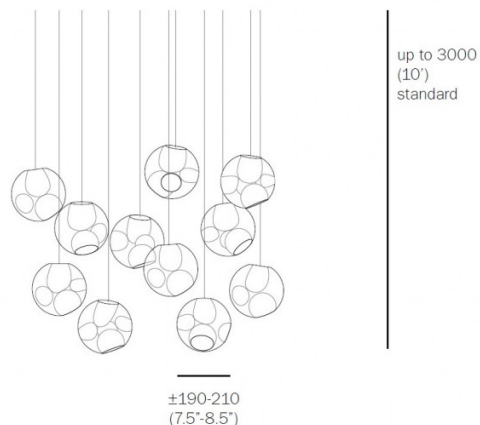

Bocci 38V Series Chandeliers

LA10340/C

SOURCE: <https://www.davidvillagelighting.co.uk/product/Bocci-38V-Series-Chandeliers/21182>

PRODUCT DESCRIPTION

Designer: Omer Arbel

38V Series Chandelier Light by Bocci

The 38V Series chandeliers are made up of multiple pendants from the [Bocci 38V series](#), with each chandelier made up of either 8, 11 or 20 lights. The chandeliers come with a rectangular, round or square ceiling canopy which creates a unique aesthetic that is eye-catching and stunning.

Each shade is made from blown glass and has milk white cavities which either hold a light source or are empty to hold plants. This effect means that a warm glow emanates throughout the room and a natural look can be achieved by personalising the light with your own plants. This fun, organic and beautiful chandelier light will look wonderful in many spaces and with light bulbs included, (either a **Xenon 10W** bulb or an **LED 1W** bulb) the 38V Series chandelier lights are perfect for homes and professional spaces.

Please Note: All Bocci Suspension Lights come with a white ceiling canopy as standard. Other finishes are available, please [contact us](#) for more information and pricing.

PRODUCT SPECIFICATION

Light Source: Max 10W G4 Xenon (included)
or
Max 1W G4 LED (included)