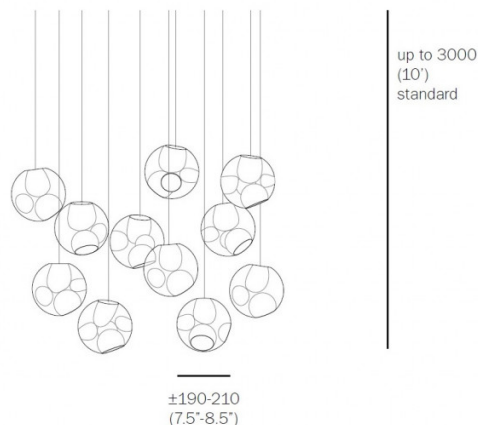

Bocci 38V Series Chandeliers

LA10340/C

SOURCE: <https://www.davidvillagelighting.co.uk/product/Bocci-38V-Series-Chandeliers/21182>

PRODUCT DESCRIPTION

Designer: Omer Arbel

38V Series Chandelier Light by Bocci

The 38V Series chandeliers are made up of multiple pendants from the [Bocci 38V series](#), with each chandelier made up of either 8, 11 or 20 lights. The chandeliers come with a rectangular, round or square ceiling canopy which creates a unique aesthetic that is eye-catching and stunning.

Each shade is made from blown glass and has milk white cavities which either hold a light source or are empty to hold plants. This effect means that a warm glow emanates throughout the room and a natural look can be achieved by personalising the light with your own plants. This fun, organic and beautiful chandelier light will look wonderful in many spaces and with light bulbs included, (either a **Xenon 10W** bulb or an **LED 1W** bulb) the 38V Series chandelier lights are perfect for homes and professional spaces.

Please Note: All Bocci Suspension Lights come with a white ceiling canopy as standard. Other finishes are available, please [contact us](#) for more information and pricing.

PRODUCT SPECIFICATION

Light Source: Max 10W G4 Xenon (included)
or
Max 1W G4 LED (included)