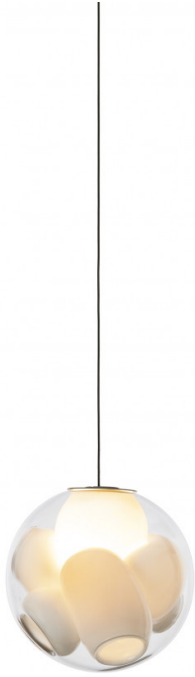

Bocci 38.1V Single Pendant

LA10340

SOURCE: <https://www.davidvillagelighting.co.uk/product/Bocci-381V-Single-Pendant/21180>

PRODUCT DESCRIPTION

Designer: Omer Arbel

38.1V Pendant Light by Bocci

The 38.1V pendant is made from glass and uses a glass-blowing technique that has been used by Bocci for many of their lights. The technique creates interior cavities that seem spontaneous and random and have a milk white colour. The cavities can be left empty or can be used to hold plants thanks to their depth.

What results is an interesting and natural aesthetic that will surprise and amaze all that see it. The pendant lamp comes with a light source included with the choice of either a non-dimmable **LED 1W** bulb or a dimmable **Xenon 10W** bulb. The transparent and white glass diffuse the light bulb to create an inviting and atmospheric glow, perfect for many interiors. Use alone or in multiple in both homes and commercial settings to create an impact and for effective and useful lighting.

This pendant light comes with a deep ceiling canopy but is also available with a mini innie, mini outie, shallow or mini ceiling canopy. Please [contact us](#) for more information and prices.

Please Note: All Bocci Suspension Lights come with a white ceiling canopy as standard. Other finishes are available, please [contact us](#) for more information and pricing.

PRODUCT SPECIFICATION

- Light Source:** 1 x Max 10W G4 Xenon (included)
or
1 x Max 1W G4 LED (included)
- Dimming:** Dimmable using trailing edge dimming (Xenon 10W)
or
Non-dimmable (LED 1W)
- Dimensions:** Shade: Ø19cm-Ø21cm
Ceiling Canopy Height: 4cm
Max Cable Length: 300cm