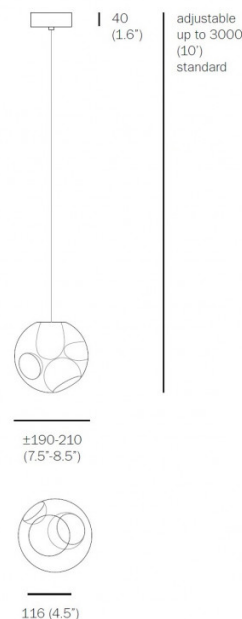

Bocci 38.1V Single Pendant

LA10340

SOURCE: <https://www.davidvillagelighting.co.uk/product/Bocci-381V-Single-Pendant/21180>

PRODUCT DESCRIPTION

Designer: Omer Arbel

38.1V Pendant Light by Bocci

The 38.1V pendant is made from glass and uses a glass-blowing technique that has been used by Bocci for many of their lights. The technique creates interior cavities that seem spontaneous and random and have a milk white colour. The cavities can be left empty or can be used to hold plants thanks to their depth.

PRODUCT SPECIFICATION

- Light Source:** 1 x Max 10W G4 Xenon (included)
or
1 x Max 1W G4 LED (included)
- Dimming:** Dimmable using trailing edge dimming (Xenon 10W)
or
Non-dimmable (LED 1W)
- Dimensions:** Shade: Ø19cm-Ø21cm
Ceiling Canopy Height: 4cm
Max Cable Length: 300cm