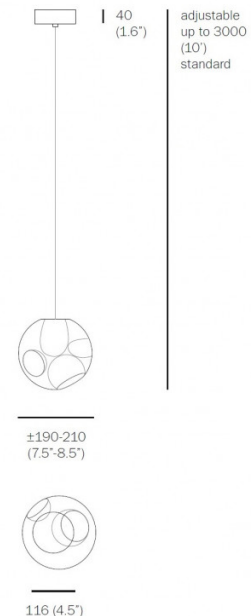

PRODUCT SPECIFICATION

- Light Source:** 1 x Max 10W G4 Xenon (included)
or
1 x Max 1W G4 LED (included)
- Dimming:** Dimmable using trailing edge dimming (Xenon 10W)
or
Non-dimmable (LED 1W)
- Dimensions:** Shade: Ø19cm-Ø21cm
Ceiling Canopy Height: 4cm
Max Cable Length: 300cm