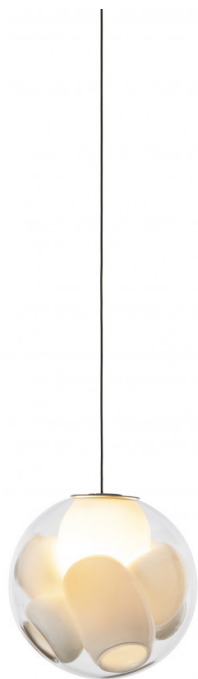

Bocci 38.1V Single Pendant

LA10340

SOURCE: <https://www.davidvillagelighting.co.uk/product/Bocci-381V-Single-Pendant/21180>

PRODUCT DESCRIPTION

Designer: Omer Arbel

38.1V Pendant Light by Bocci

The 38.1V pendant is made from glass and uses a glass-blowing technique that has been used by Bocci for many of their lights. The technique creates interior cavities that seem spontaneous and random and have a milk white colour. The cavities can be left empty or can be used to hold plants thanks to their depth.

What results is an interesting and natural aesthetic that will surprise and amaze all that see it. The pendant lamp comes with a light source included with the choice of either a non-dimmable **LED 1W** bulb or a dimmable **Xenon 10W** bulb. The transparent and white glass diffuse the light bulb to create an inviting and atmospheric glow, perfect for many interiors. Use alone or in multiple in both homes and commercial settings to create an impact and for effective and useful lighting.

This pendant light comes with a deep ceiling canopy but is also available with a mini innie, mini outie, shallow or mini ceiling canopy. Please [contact us](#) for more information and prices.

Please Note: All Bocci Suspension Lights come with a white ceiling canopy as standard. Other finishes are available, please [contact us](#) for more information and pricing.

PRODUCT SPECIFICATION

- Light Source:** 1 x Max 10W G4 Xenon (included)
or
1 x Max 1W G4 LED (included)
- Dimming:** Dimmable using trailing edge dimming (Xenon 10W)
or
Non-dimmable (LED 1W)
- Dimensions:** Shade: Ø19cm-Ø21cm
Ceiling Canopy Height: 4cm
Max Cable Length: 300cm