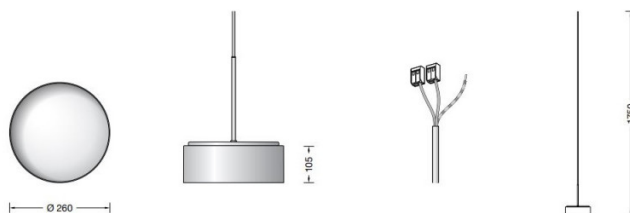

Please note: this product does not come with the canopy.

PRODUCT SPECIFICATION

Light Source: 15.8W, 3000K, 886 Lumens

IP Code: 20

Dimming: Non dimmable.

Dimensions: Shade width: 260mm
Shade height: 105mm
Cable length: 1750mm