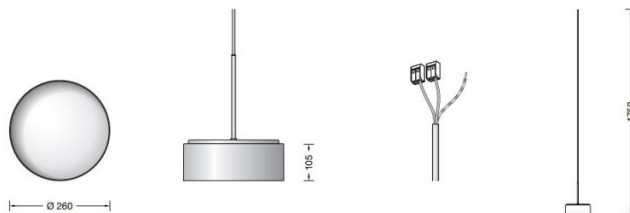

Please note: this product does not come with the canopy.

PRODUCT SPECIFICATION

Light Source: 15.8W, 3000K, 886 Lumens

IP Code: 20

Dimming: Non dimmable.

Dimensions: Shade width: 260mm
Shade height: 105mm
Cable length: 1750mm