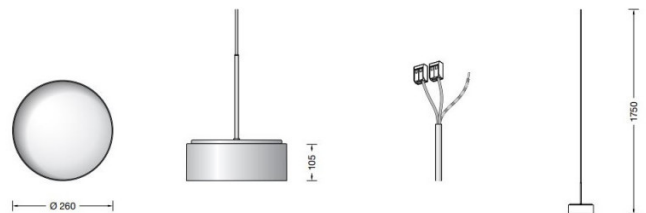

## PRODUCT SPECIFICATION

**Light Source:** 15.8W, 3000K, 886 Lumens

**IP Code:** 20

**Dimming:** Non dimmable.

**Dimensions:** Shade width: 260mm  
Shade height: 105mm  
Cable length: 1750mm

**For all sales and technical enquiries, please contact:**