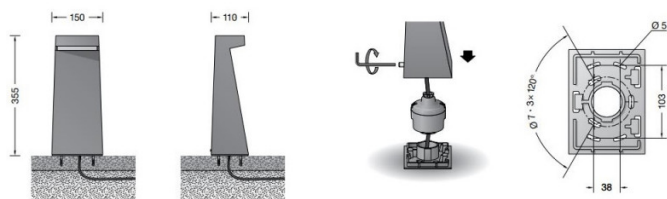

Available in silver or graphite, the Bega LED 84176 can also be purchased in a lower 250mm height. Please note; this listing includes the 84176 bollard with a **mounting plate**. An **anchorage unit** can also be provided for the Bega 84176. For more information about these extra sizes and optional extras, please [contact us](#).

PRODUCT SPECIFICATION

Light Source: 13.6W, 3000K, 851 Lumens

IP Code: 65

Dimming: Non dimmable.

Dimensions: Height: 35cm
Width: 12.5cm
Depth: 15cm

For all sales and technical enquiries, please contact:

+44 (0)114 263 4266