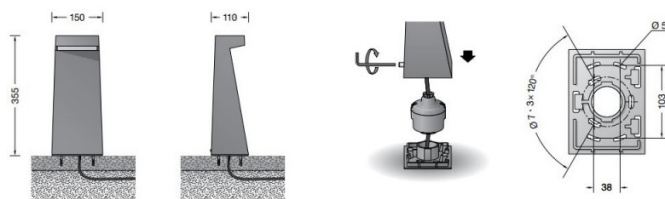

Available in silver or graphite, the Bega LED 84176 can also be purchased in a lower 250mm height. Please note; this listing includes the 84176 bollard with a **mounting plate**. An **anchorage unit** can also be provided for the Bega 84176. For more information about these extra sizes and optional extras, please [contact us](#).

PRODUCT SPECIFICATION

Light Source: 13.6W, 3000K, 851 Lumens

IP Code: 65

Dimming: Non dimmable.

Dimensions: Height: 35cm
Width: 12.5cm
Depth: 15cm

For all sales and technical enquiries, please contact:

+44 (0)114 263 4266