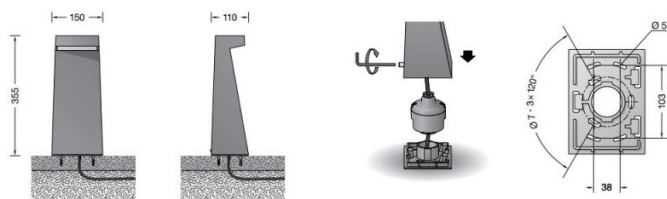

Available in silver or graphite, the Bega LED 84176 can also be purchased in a lower 250mm height. Please note; this listing includes the 84176 bollard with a **mounting plate**. An **anchorage unit** can also be provided for the Bega 84176. For more information about these extra sizes and optional extras, please [contact us](#).

## PRODUCT SPECIFICATION

**Light Source:** 13.6W, 3000K, 851 Lumens

**IP Code:** 65

**Dimming:** Non dimmable.

**Dimensions:** Height: 35cm  
Width: 12.5cm  
Depth: 15cm

For all sales and technical enquiries, please contact: