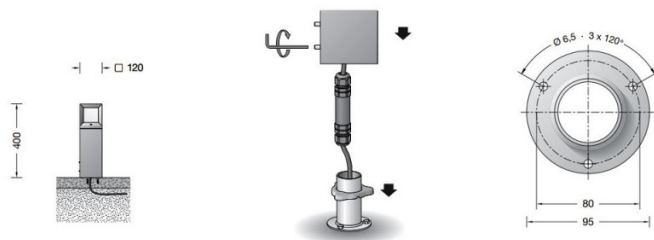

The Bega 84606 LED garden and pathway luminaire is a robust fitting with a striking frame encompassing the 4 sided glass windows. Made from aluminium and stainless steel, the 84606 bollard is suitable for a variety of applications and is especially useful for defining zones in an outdoor space. Also featuring an integral LED module, the 84606 is low energy consumption and low maintenance.

Available in silver or graphite, the Bega LED 84606 can also be purchased in a larger 800mm height. Please note; this listing includes the 84606 bollard with a **screw in base**. An **anchorage unit** can also be provided for the Bega 84606. For more information about these optional extras and sizes, please [contact us](#).

PRODUCT SPECIFICATION

Light Source: 4.4W, 3000K, 262 Lumens

Dimming: Non dimmable.

Dimensions: Height: 40cm
Width: 12cm
Depth: 12cm

For all sales and technical enquiries, please contact:

+44 (0)114 263 4266