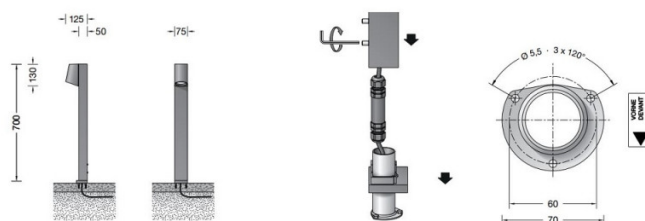

## PRODUCT SPECIFICATION

**Light Source:** 2.5W, 3000K, 146 Lumens

**IP Code:** 64

**Dimming:** Non dimmable.

**Dimensions:** Height: 70cm  
Width: 7.5cm  
Depth: 12.5cm

For all sales and technical enquiries, please contact: