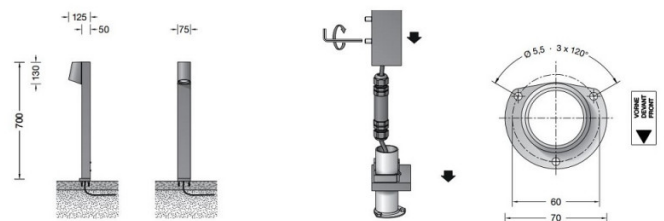

PRODUCT SPECIFICATION

Light Source: 2.5W, 3000K, 146 Lumens

IP Code: 64

Dimming: Non dimmable.

Dimensions: Height: 70cm
Width: 7.5cm
Depth: 12.5cm

For all sales and technical enquiries, please contact:

+44 (0)114 263 4266