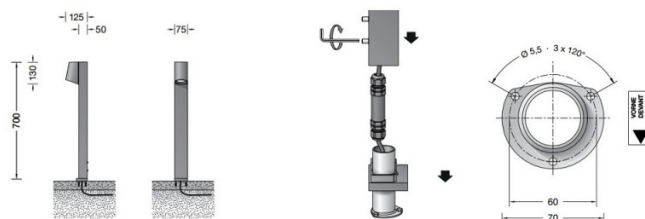

PRODUCT SPECIFICATION

Light Source: 2.5W, 3000K, 146 Lumens

IP Code: 64

Dimming: Non dimmable.

Dimensions: Height: 70cm
Width: 7.5cm
Depth: 12.5cm

For all sales and technical enquiries, please contact:

+44 (0)114 263 4266