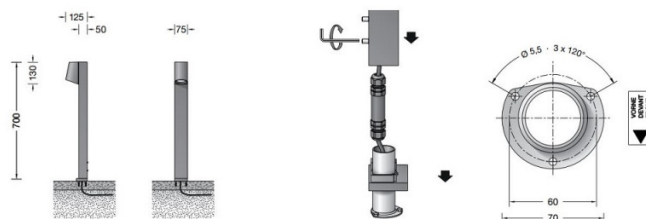

PRODUCT SPECIFICATION

Light Source: 2.5W, 3000K, 146 Lumens

IP Code: 64

Dimming: Non dimmable.

Dimensions: Height: 70cm
Width: 7.5cm
Depth: 12.5cm

For all sales and technical enquiries, please contact:

+44 (0)114 263 4266