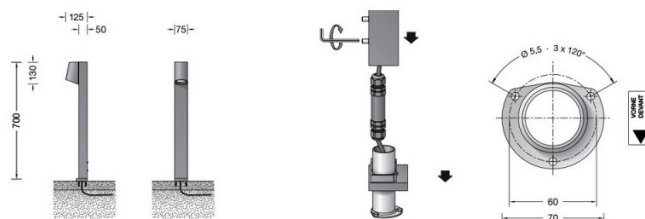

## PRODUCT SPECIFICATION

**Light Source:** 2.5W, 3000K, 146 Lumens

**IP Code:** 64

**Dimming:** Non dimmable.

**Dimensions:** Height: 70cm  
Width: 7.5cm  
Depth: 12.5cm

For all sales and technical enquiries, please contact: