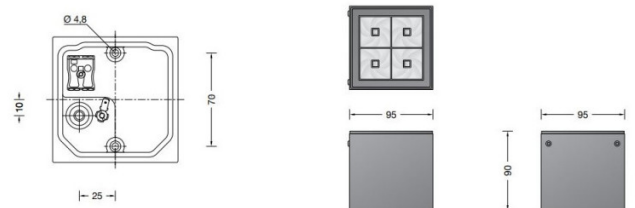

Bega 66157 LED Ceiling / Wall Light

LA10170

SOURCE: <https://www.davidvillagelighting.co.uk/product/Bega-66157-LED-Ceiling-Wall-Light/21157>

PRODUCT DESCRIPTION

Bega 66157 LED Ceiling/Wall Light

The 66157 LED wall and ceiling light features a symmetrical light beam in a colour temperature of either 3000K (warm white) or 4000K (cool white) from an integral LED component. Created from stainless steel, aluminium and safety glass, this excellently crafted downlight is also available in alternative, larger sizes.

This, the smallest size in the range, is ideal for outdoor lighting on a patio, doorway or balcony. This range of luminaires from Bega are very efficient, compact and adaptable and are also available in different beam angles. For information on alternative sizes and beam angles, please [contact us](#).

PRODUCT SPECIFICATION

Light Source: 4.1W 3000K 424 Lumens
or
4.1W 4000K 440 Lumens

IP Code: 65

Dimming: Non dimmable.

Dimensions: Height: 9.5cm
Width: 9.5cm
Depth: 9cm

For all sales and technical enquiries, please contact: