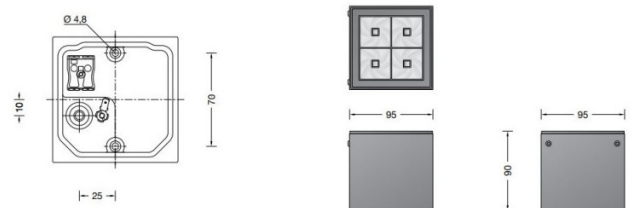

This, the smallest size in the range, is ideal for outdoor lighting on a patio, doorway or balcony. This range of luminaires from Bega are very efficient, compact and adaptable and are also available in different beam angles. For information on alternative sizes and beam angles, please [contact us](#).

## PRODUCT SPECIFICATION

**Light Source:** 4.1W 3000K 424 Lumens  
or  
4.1W 4000K 440 Lumens

**IP Code:** 65

**Dimming:** Non dimmable.

**Dimensions:** Height: 9.5cm  
Width: 9.5cm  
Depth: 9cm

**For all sales and technical enquiries, please contact:**