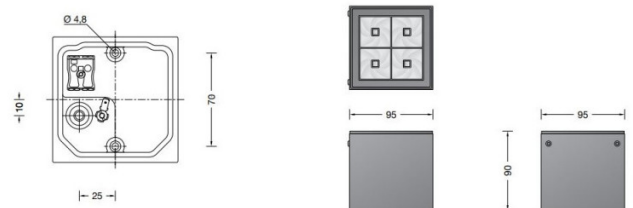

This, the smallest size in the range, is ideal for outdoor lighting on a patio, doorway or balcony. This range of luminaires from Bega are very efficient, compact and adaptable and are also available in different beam angles. For information on alternative sizes and beam angles, please [contact us](#).

## PRODUCT SPECIFICATION

**Light Source:** 4.1W 3000K 424 Lumens  
or  
4.1W 4000K 440 Lumens

**IP Code:** 65

**Dimming:** Non dimmable.

**Dimensions:** Height: 9.5cm  
Width: 9.5cm  
Depth: 9cm

**For all sales and technical enquiries, please contact:**