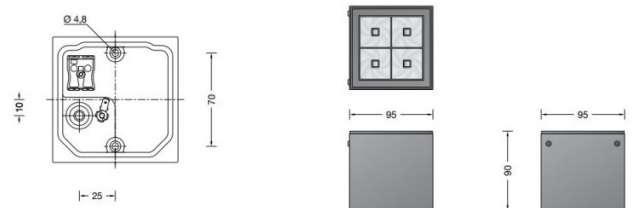

This, the smallest size in the range, is ideal for outdoor lighting on a patio, doorway or balcony. This range of luminaires from Bega are very efficient, compact and adaptable and are also available in different beam angles. For information on alternative sizes and beam angles, please [contact us](#).

## PRODUCT SPECIFICATION

**Light Source:** 4.1W 3000K 424 Lumens  
or  
4.1W 4000K 440 Lumens

**IP Code:** 65

**Dimming:** Non dimmable.

**Dimensions:** Height: 9.5cm  
Width: 9.5cm  
Depth: 9cm

For all sales and technical enquiries, please contact: