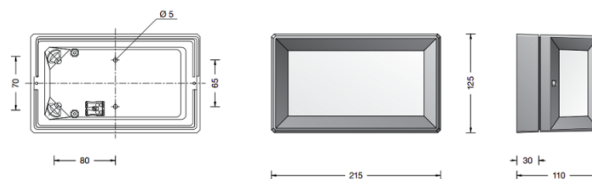

## PRODUCT SPECIFICATION

**Light Source:** 4.9W 3000K 349 Lumens  
or  
4.9W 4000K 356 Lumens

**IP Code:** 65

**Dimming:** Non dimmable.

**Dimensions:** Height: 21.5cm  
Width: 12.5cm  
Depth: 11cm

**For all sales and technical enquiries, please contact:**