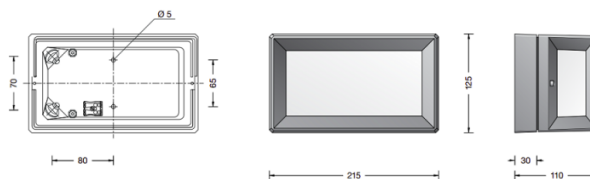

Dimming: Non dimmable.

Dimensions: Height: 21.5cm
Width: 12.5cm
Depth: 11cm

For all sales and technical enquiries, please contact:

+44 (0)114 263 4266

info@davidvillagelighting.co.uk

www.davidvillagelighting.co.uk