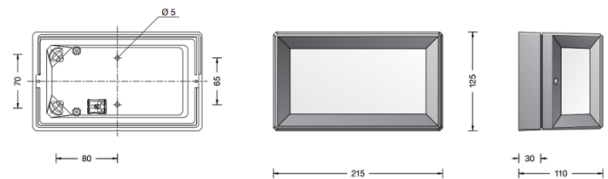

## PRODUCT SPECIFICATION

**Light Source:** 4.9W 3000K 349 Lumens  
or  
4.9W 4000K 356 Lumens

**IP Code:** 65

**Dimming:** Non dimmable.

**Dimensions:** Height: 21.5cm  
Width: 12.5cm  
Depth: 11cm

For all sales and technical enquiries, please contact: