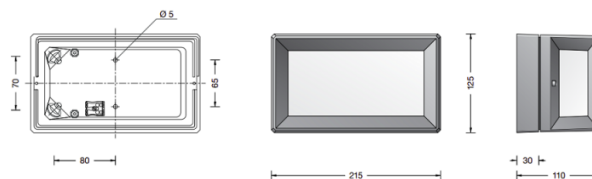

IP Code: 65

Dimming: Non dimmable.

Dimensions: Height: 21.5cm
Width: 12.5cm
Depth: 11cm

For all sales and technical enquiries, please contact:

+44 (0)114 263 4266

info@davidvillagelighting.co.uk

www.davidvillagelighting.co.uk