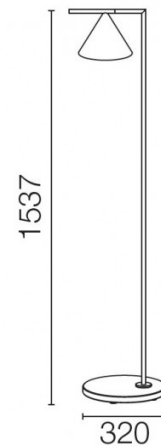

## PRODUCT SPECIFICATION

**Light Source:** 11W, 3000K, 1133 lumens

**IP Code:** 65

**Dimming:** In line dimmer included on cable

**Dimensions:** Ø32cm base  
153.7cm height  
5m cable length

**For all sales and technical enquiries, please contact:**