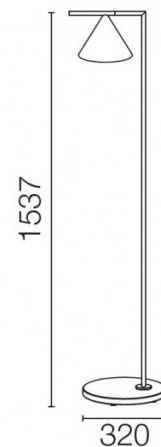

This floor lamp is also available with with an LED colour temperature of 2700K (warmest white) and 4000K (cool white). Please [contact us](#) for more details and pricing.

PRODUCT SPECIFICATION

Light Source: 11W, 3000K, 1133 lumens

IP Code: 65

Dimming: In line dimmer included on cable

Dimensions: Ø32cm base
153.7cm height
5m cable length

For all sales and technical enquiries, please contact:

+44 (0)114 263 4266

info@davidvillagelighting.co.uk