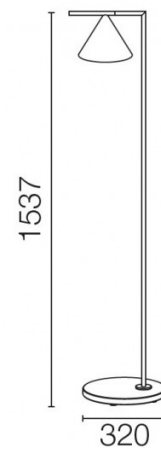

## PRODUCT SPECIFICATION

**Light Source:** 11W, 3000K, 1133 lumens

**IP Code:** 65

**Dimming:** In line dimmer included on cable

**Dimensions:** Ø32cm base  
153.7cm height  
5m cable length

**For all sales and technical enquiries, please contact:**