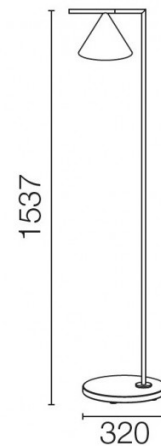

This floor lamp is also available with with an LED colour temperature of 2700K (warmest white) and 4000K (cool white). Please [contact us](#) for more details and pricing.

PRODUCT SPECIFICATION

Light Source: 11W, 3000K, 1133 lumens

IP Code: 65

Dimming: In line dimmer included on cable

Dimensions: Ø32cm base
153.7cm height
5m cable length

For all sales and technical enquiries, please contact:

+44 (0)114 263 4266

info@davidvillagelighting.co.uk