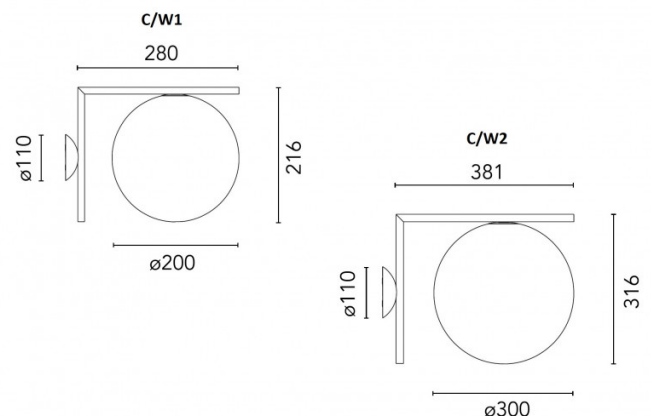

PRODUCT SPECIFICATION

Light Source: **C/W1** - 1 x Max 9W E14 LED T28 (excluded)
C/W2 - 1 x Max 18W E27 LED T38 (excluded)

IP Code: 65

Dimming: Dimmable via mains phase dimming

Dimensions: C/W1:
Ø20cm shade
21.6cm height
28cm depth
Ø11cm wall base

C/W2:
Ø30cm shade
31.6cm height
38.1cm depth
Ø11cm wall base

For all sales and technical enquiries, please contact:

+44 (0)114 263 4266

info@davidvillagelighting.co.uk

www.davidvillagelighting.co.uk