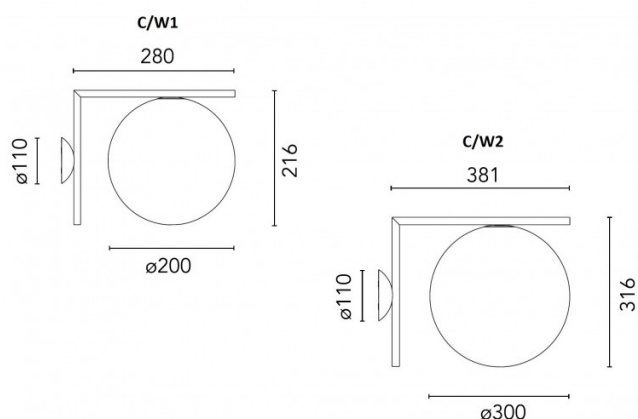

## PRODUCT SPECIFICATION

**Light Source:** **C/W1** - 1 x Max 9W E14 LED T28 (excluded)  
**C/W2** - 1 x Max 18W E27 LED T38 (excluded)

**IP Code:** 65

**Dimming:** Dimmable via mains phase dimming

**Dimensions: C/W1:**  
Ø20cm shade  
21.6cm height  
28cm depth  
Ø11cm wall base

**C/W2:**  
Ø30cm shade  
31.6cm height  
38.1cm depth  
Ø11cm wall base

**For all sales and technical enquiries, please contact:**

+44 (0)114 263 4266

[info@davidvillagelighting.co.uk](mailto:info@davidvillagelighting.co.uk)