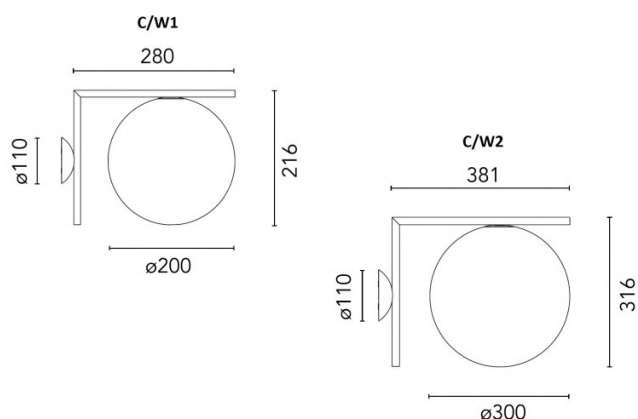

PRODUCT SPECIFICATION

Light Source: **C/W1** - 1 x Max 9W E14 LED T28 (excluded)
C/W2 - 1 x Max 18W E27 LED T38 (excluded)

IP Code: 65

Dimming: Dimmable via mains phase dimming

Dimensions: C/W1:
Ø20cm shade
21.6cm height
28cm depth
Ø11cm wall base

C/W2:
Ø30cm shade
31.6cm height
38.1cm depth
Ø11cm wall base

For all sales and technical enquiries, please contact:

+44 (0)114 263 4266

info@davidvillagelighting.co.uk

www.davidvillagelighting.co.uk