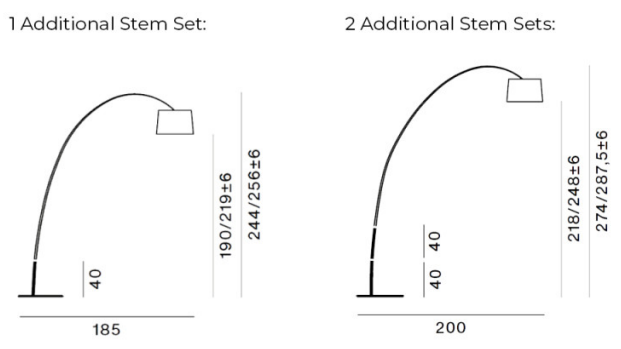

PRODUCT SPECIFICATION

Light Source: 31W, 2700K, 3840 Lumens

IP Code: 20

Dimensions: Shade: Ø46cm
 Depth: 170cm
 Height: 221.5 - 223.5cm
 Base: Ø60cm
 Cable Length: 330cm

Standard:

1 Additional Stem Set:

2 Additional Stem Sets: