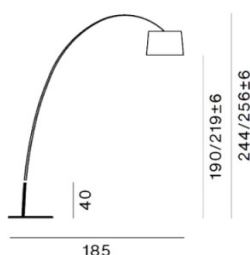

**PRODUCT SPECIFICATION**

**Light Source:** 31W, 2700K, 3840 Lumens

**IP Code:** 20

**Dimensions:** Shade: Ø46cm  
Depth: 170cm  
Height: 221.5 - 223.5cm  
Base: Ø60cm  
Cable Length: 330cm

Standard:

Additional Stem Sets: