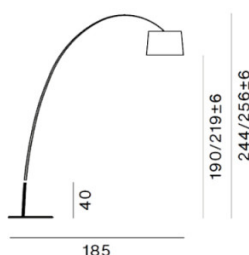

Additional Stem Sets:

1 Additional Stem Set: