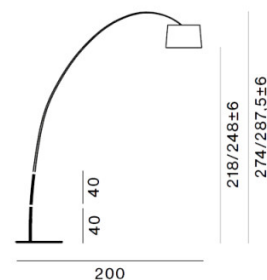

2 Additional Stem Sets: