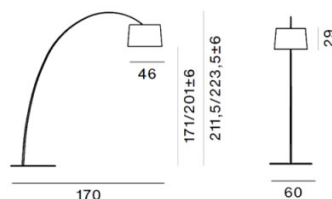

PRODUCT SPECIFICATION

Light Source: 31W, 2700K, 3840 Lumens

IP Code: 20

Dimensions: Shade: Ø46cm
Depth: 170cm
Height: 221.5 - 223.5cm
Base: Ø60cm
Cable Length: 330cm

Standard:

Additional Stem Sets:

1 Additional Stem Set: