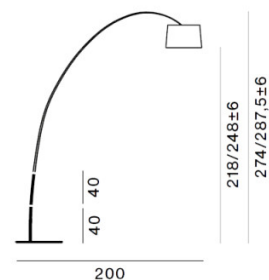

2 Additional Stem Sets: