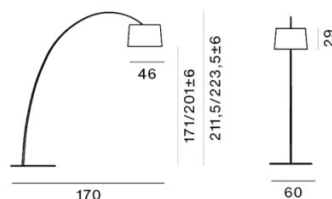

## PRODUCT SPECIFICATION

**Light Source:** 31W, 2700K, 3840 Lumens

**IP Code:** 20

**Dimensions:** Shade: Ø46cm  
Depth: 170cm  
Height: 221.5 - 223.5cm  
Base: Ø60cm  
Cable Length: 330cm

Standard:

Additional Stem Sets: