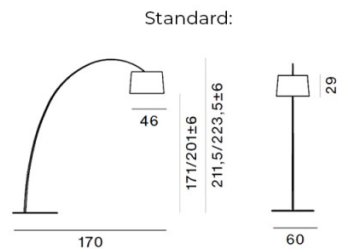

PRODUCT SPECIFICATION

Light Source: 31W, 2700K, 3840 Lumens

IP Code: 20

Dimensions: Shade: Ø46cm
 Depth: 170cm
 Height: 221.5 - 223.5cm
 Base: Ø60cm
 Cable Length: 330cm

Additional Stem Sets:

1 Additional Stem Set: