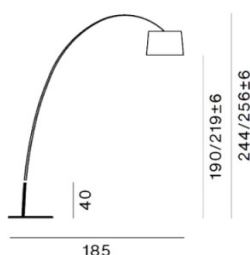

PRODUCT SPECIFICATION

Light Source: 31W, 2700K, 3840 Lumens

IP Code: 20

Dimensions: Shade: Ø46cm
Depth: 170cm
Height: 221.5 - 223.5cm
Base: Ø60cm
Cable Length: 330cm

Standard:

Additional Stem Sets:

1 Additional Stem Set: