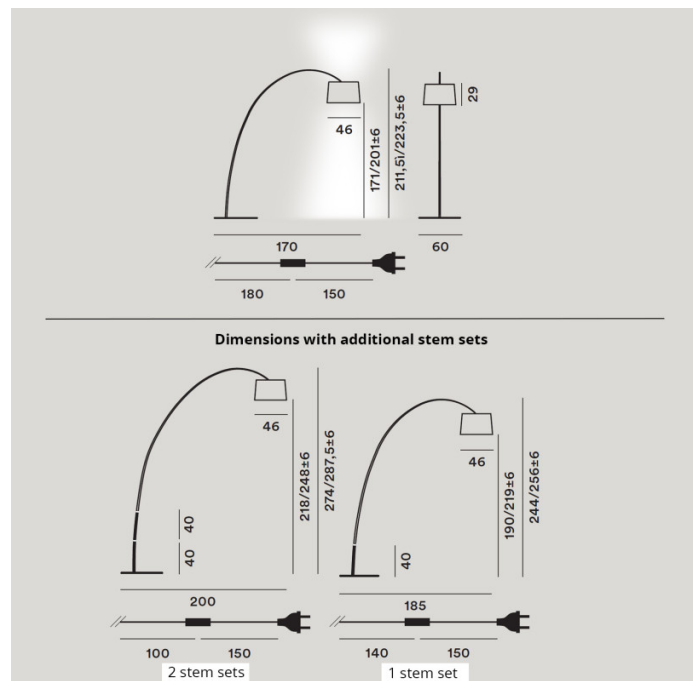

Twiggy Wood, with its slim lines and soft material lends itself to any space. The lamp has a wooden maple shade, while the stem and base is available in a black or greige colour.

You can purchase **additional stem sets** for your Twiggy floor lamp, which will add height and depth to the lamp. You can view the specification image for information on exact dimensions. Please , [contact us](#) for more information and pricing.

**PRODUCT SPECIFICATION**

**Light Source:** 31W, 2700K, 3840 lumens

**IP Code:** 20

**Dimensions:** 170 cm depth  
 221.5 - 223.5 cm height  
 Ø 46 cm shade  
 Ø 60 cm base  
 330 cm cable length

**For all sales and technical enquiries, please contact:**