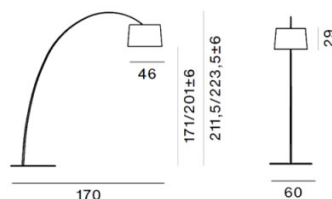

**PRODUCT SPECIFICATION**

**Light Source:** 31W, 2700K, 3840 Lumens

**IP Code:** 20

**Dimensions:** Shade: Ø46cm  
Depth: 170cm  
Height: 221.5 - 223.5cm  
Base: Ø60cm  
Cable Length: 330cm

Standard:

Additional Stem Sets: