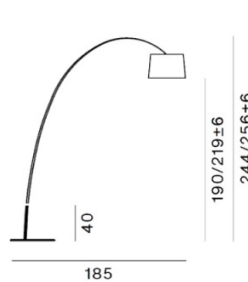

1 Additional Stem Set: