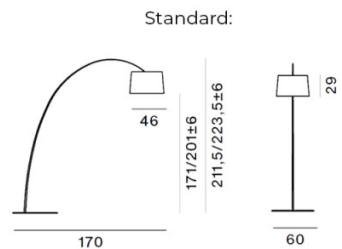

PRODUCT SPECIFICATION

Light Source: 31W, 2700K, 3840 Lumens

IP Code: 20

Dimensions: Shade: Ø46cm
 Depth: 170cm
 Height: 221.5 - 223.5cm
 Base: Ø60cm
 Cable Length: 330cm

Standard:

1 Additional Stem Set:

2 Additional Stem Sets: