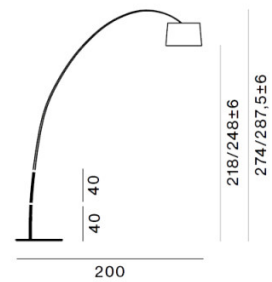

2 Additional Stem Sets: