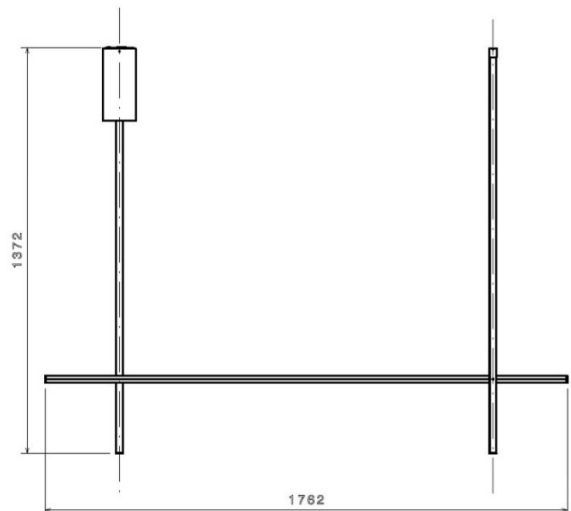

FLOS

Flos Coordinates C2 LED  
Ceiling Light

LA10315/C2

SOURCE: <https://www.davidvillagelighting.co.uk/product/Flos-Coordinates-C2-LED-Ceiling-Light/21073>

PRODUCT DESCRIPTION

Designer: Michael Anastassiades

Coordinates C2 LED Ceiling Light  
by Flos

A part of the new 2020 [Flos Coordinates collection](#), the Coordinates C2 ceiling light is made from 3 parts, shaped into a simple yet effective grid pattern that is contemporary and modern. The ceiling light has a luxurious anodised champagne or argent finish that looks elegant and chic. The light also has an integrated LED light source which is dimmable, allowing you to create the perfect ambience for your setting.

The ceiling lamp can be used alone in small spaces or in multiple in bigger spaces, with you being able to configure them in a stunning pattern to create a light feature.

PRODUCT SPECIFICATION

- Light Source:** 69W, 2700K, 3660 Lumens
- IP Code:** 20
- Dimming:** Dimmable via 1-10V/Dali/Push to make dimming systems. Please consult your electrician, additional wiring may be required on site.
- Dimensions:** Height: 137.2cm  
Width: 176.2cm