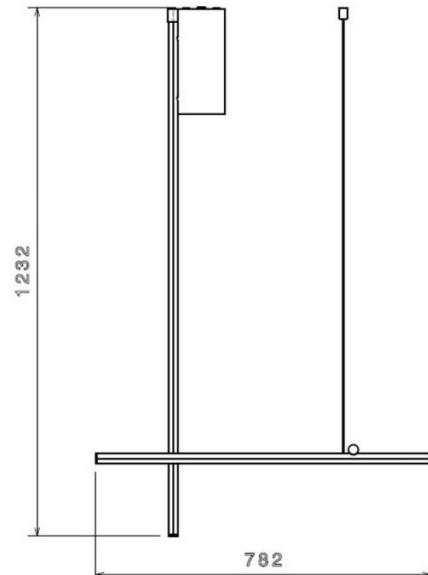

FLOS

Flos Coordinates C1 LED Ceiling Light

LA10315/C1

SOURCE: <https://www.davidvillagelighting.co.uk/product/Flos-Coordinates-C1-LED-Ceiling-Light/21072>

PRODUCT DESCRIPTION

Designer: Michael Anastassiades

Coordinates C1 LED Ceiling Light by Flos

We currently have limited stock of this item in our [Clearance section](#).

The Coordinates C1 ceiling light is part of the [Flos Coordinates collection](#), a range designed by Michael Anastassiades. The ceiling light is made from 3 vertical and horizontal pieces that create a geometric shape that is eye-catching and artistic.

The Coordinates C1 ceiling lamp has an integrated LED light source which is concealed by a silicone diffuser, creating a warm yet effective glow. The LED ceiling light can be used in big and small spaces and is suitable for home and professional use. Use alone or in multiple to create a statement lighting piece.

PRODUCT SPECIFICATION

Light Source:	45W, 2700K, 2270 lumens
IP Code:	20
Dimming:	Dimmable via 1-10V/Dali/Push to make dimming systems. Please consult your electrician, additional wiring may be required on site.
Dimensions:	Height: 123.2cm Width: 78.2cm