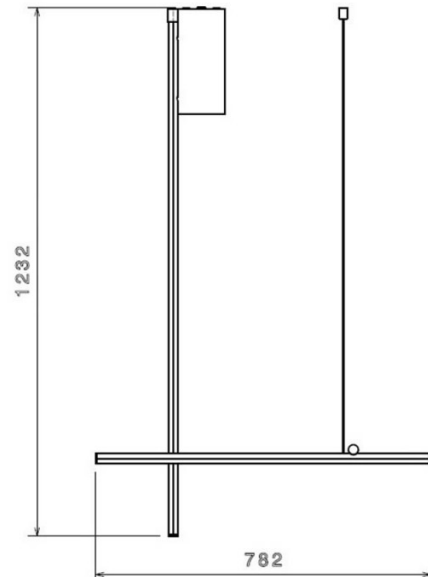

FLOS

Flos Coordinates C1 LED
Ceiling Light

LA10315/C1

SOURCE: <https://www.davidvillagelighting.co.uk/product/Flos-Coordinates-C1-LED-Ceiling-Light/21072>

PRODUCT DESCRIPTION

Designer: Michael Anastassiades

Coordinates C1 LED Ceiling Light
by Flos

We currently have limited stock of this item in our [Clearance section](#).

The Coordinates C1 ceiling light is part of the [Flos Coordinates collection](#), a range designed by Michael Anastassiades. The ceiling light is made from 3 vertical and horizontal pieces that create a geometric shape that is eye-catching and artistic.

The Coordinates C1 ceiling lamp has an integrated LED light source which is concealed by a silicone diffuser, creating a warm yet effective glow. The LED ceiling light can be used in big and small spaces and is suitable for home and professional use. Use alone or in multiple to create a statement lighting piece.

PRODUCT SPECIFICATION

- Light Source:** 45W, 2700K, 2270 lumens
- IP Code:** 20
- Dimming:** Dimmable via 1-10V/Dali/Push to make dimming systems. Please consult your electrician, additional wiring may be required on site.
- Dimensions:** Height: 123.2cm
Width: 78.2cm