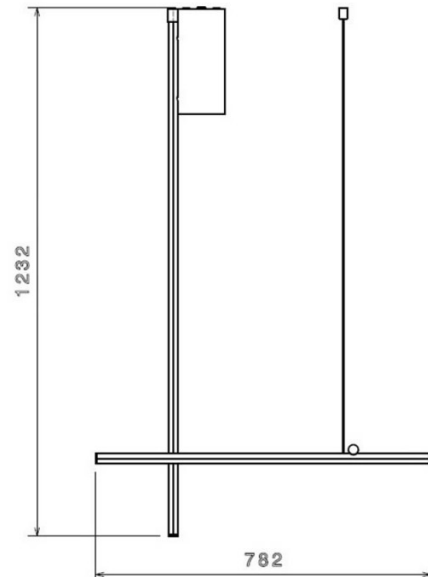

FLOS

Flos Coordinates C1 LED Ceiling Light

LA10315/C1

SOURCE: <https://www.davidvillagelighting.co.uk/product/Flos-Coordinates-C1-LED-Ceiling-Light/21072>

PRODUCT DESCRIPTION

Designer: Michael Anastassiades

Coordinates C1 LED Ceiling Light by Flos

We currently have limited stock of this item in our [Clearance section](#).

The Coordinates C1 ceiling light is part of the [Flos Coordinates collection](#), a range designed by Michael Anastassiades. The ceiling light is made from 3 vertical and horizontal pieces that create a geometric shape that is eye-catching and artistic.

The Coordinates C1 ceiling lamp has an integrated LED light source which is concealed by a silicone diffuser, creating a warm yet effective glow. The LED ceiling light can be used in big and small spaces and is suitable for home and professional use. Use alone or in multiple to create a statement lighting piece.

PRODUCT SPECIFICATION

- Light Source:** 45W, 2700K, 2270 lumens
- IP Code:** 20
- Dimming:** Dimmable via 1-10V/Dali/Push to make dimming systems. Please consult your electrician, additional wiring may be required on site.
- Dimensions:** Height: 123.2cm
Width: 78.2cm