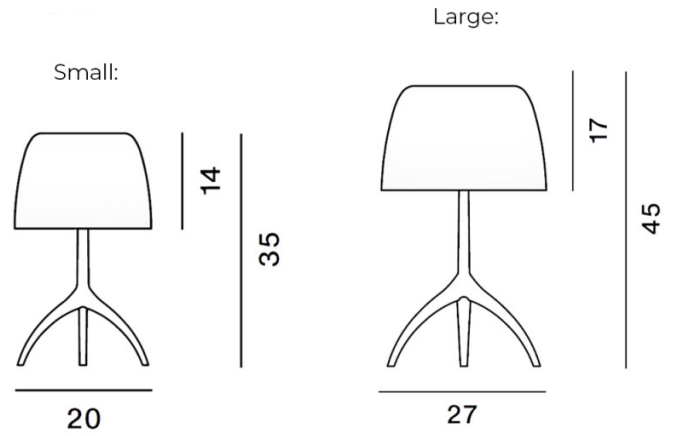

PRODUCT SPECIFICATION

Light Source: **Small:** 1 x Max 6.5W E14 LED (included)
Large: 1 x Max 12W E27 LED (included)

IP Code: 20

Dimming: In-line on/off switch included on cable.
or
In-line dimmer included on cable.

Dimensions: Small:
Height: 35cm
Width: 20cm
Shade Height: 14cm
Cable Length: 190cm

Large:
Height: 45cm
Width: 27cm
Shade Height: 17cm
Cable Length: 200cm

For all sales and technical enquiries, please contact: