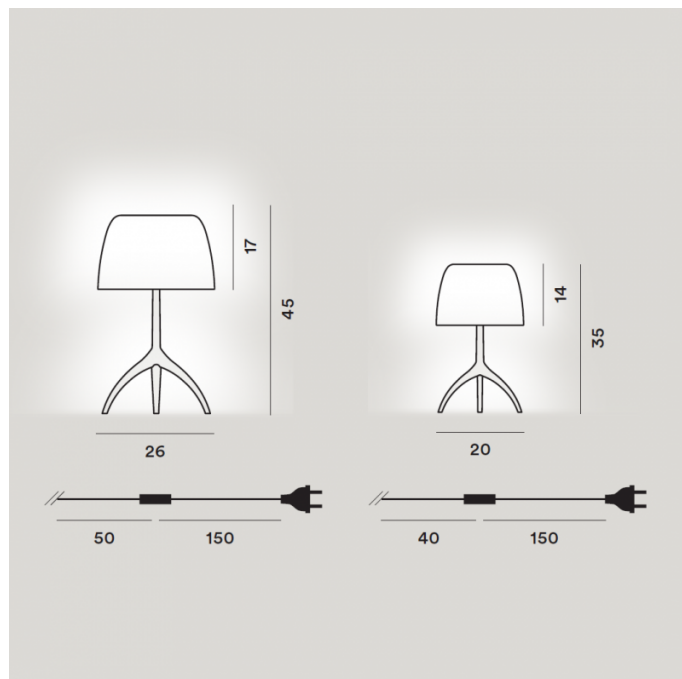

PRODUCT SPECIFICATION

Light Source: **Small** - 1 x max 6.5W E14 LED (included)

Large - 1 x max 12W E27 LED (included)

IP Code: 20

Dimming: In line on/off switch included on cable

OR

In line dimmer included on cable.

Dimensions: Small

35 cm height

20 cm width

14 cm shade height

190 cm cable length

Large

45 cm height

27 cm base

17 cm shade height

200 cm cable length

For all sales and technical enquiries, please contact:

+44 (0)114 263 4266

info@davidvillagelighting.co.uk

www.davidvillagelighting.co.uk