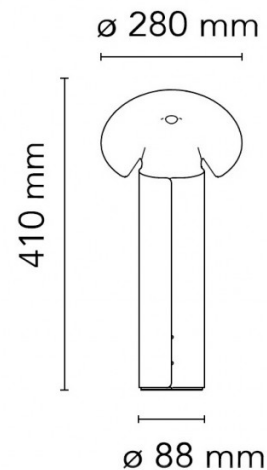

FLOS

Flos Chiara Table Lamp

LA10328

SOURCE: <https://www.davidvillagelighting.co.uk/product/Flos-Chiara-Table-Lamp/21054>

PRODUCT DESCRIPTION

Designer: Mario Bellini

Chiara Table Lamp by Flos

The Chiara table lamp was originally designed in 1969 by Mario Bellini and is enjoying a revival with a 2020 re-edition by Flos. The table lamp is made from one sheet of stainless steel which is rolled into a cylinder with an intriguing hat like lampshade that has a coloured edge. The light source is concealed and reflects off the shade, creating a diffused and effective glow.

PRODUCT SPECIFICATION

Light Source: 1 X E14 LED 10W max (excluded)

IP Code: 20

Dimming: In line dimmer included on cable

Dimensions: Ø28cm shade
41cm height
Ø8.8cm base

For all sales and technical enquiries, please contact: