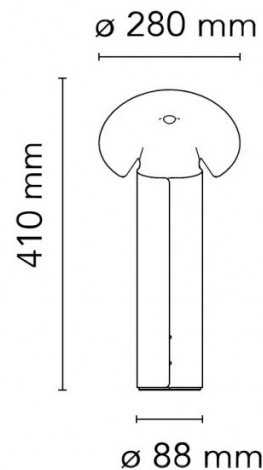

FLOS

Flos Chiara Table Lamp

LA10328

SOURCE: <https://www.davidvillagelighting.co.uk/product/Flos-Chiara-Table-Lamp/21054>

PRODUCT DESCRIPTION

Designer: Mario Bellini

Chiara Table Lamp by Flos

The Chiara table lamp was originally designed in 1969 by Mario Bellini and is enjoying a revival with a 2020 re-edition by Flos. The table lamp is made from one sheet of stainless steel which is rolled into a cylinder with an intriguing hat like lampshade that has a coloured edge. The light source is concealed and reflects off the shade, creating a diffused and effective glow.

PRODUCT SPECIFICATION

- Light Source:** 1 X E14 LED 10W max (excluded)
- IP Code:** 20
- Dimming:** In line dimmer included on cable
- Dimensions:** Ø28cm shade  
41cm height  
Ø8.8cm base

For all sales and technical enquiries, please contact: