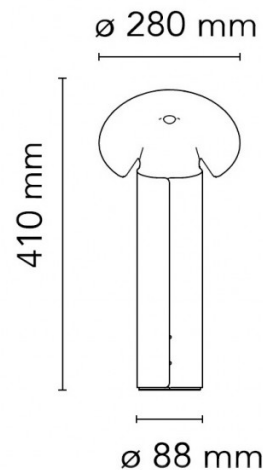

FLOS

Flos Chiara Table Lamp

LA10328

SOURCE: <https://www.davidvillagelighting.co.uk/product/Flos-Chiara-Table-Lamp/21054>

PRODUCT DESCRIPTION

Designer: Mario Bellini

Chiara Table Lamp by Flos

The Chiara table lamp was originally designed in 1969 by Mario Bellini and is enjoying a revival with a 2020 re-edition by Flos. The table lamp is made from one sheet of stainless steel which is rolled into a cylinder with an intriguing hat like lampshade that has a coloured edge. The light source is concealed and reflects off the shade, creating a diffused and effective glow.

PRODUCT SPECIFICATION

- Light Source:** 1 X E14 LED 10W max (excluded)
- IP Code:** 20
- Dimming:** In line dimmer included on cable
- Dimensions:** Ø28cm shade
41cm height
Ø8.8cm base

For all sales and technical enquiries, please contact: