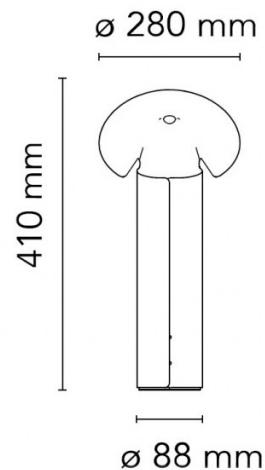

FLOS

Flos Chiara Table Lamp

LA10328

SOURCE: <https://www.davidvillagelighting.co.uk/product/Flos-Chiara-Table-Lamp/21054>

PRODUCT DESCRIPTION

Designer: Mario Bellini

Chiara Table Lamp by Flos

The Chiara table lamp was originally designed in 1969 by Mario Bellini and is enjoying a revival with a 2020 re-edition by Flos. The table lamp is made from one sheet of stainless steel which is rolled into a cylinder with an intriguing hat like lampshade that has a coloured edge. The light source is concealed and reflects off the shade, creating a diffused and effective glow.

PRODUCT SPECIFICATION

- Light Source:** 1 X E14 LED 10W max (excluded)
- IP Code:** 20
- Dimming:** In line dimmer included on cable
- Dimensions:** Ø28cm shade
41cm height
Ø8.8cm base

For all sales and technical enquiries, please contact: