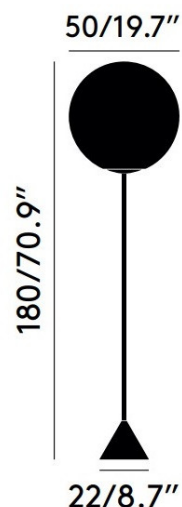

The Globe floor lamp is a new release from Tom Dixon and expresses a minimal and spherical form that is pure and simple. The shade is made from polycarbonate that is metallised on the inside so that when it is turned on multiple reflections are created, seemingly out of nowhere. This metallisation also creates a flawless finish, that is protected from scratching and external wear. A transformative light, this floor lamp resembles an old crystal ball, being both magical and intriguing.

Dimensions: Shade: Ø50cm
Height: 180cm
Base: Ø22cm
Cable Length: 250cm

For all sales and technical enquiries, please contact:

+44 (0)114 263 4266

info@davidvillagelighting.co.uk

www.davidvillagelighting.co.uk