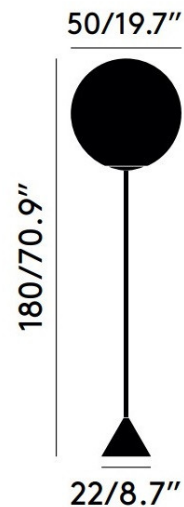

### Globe LED Floor Lamp by Tom Dixon

The Globe floor lamp is a new release from Tom Dixon and expresses a minimal and spherical form that is pure and simple. The shade is made from polycarbonate that is metallised on the inside so that when it is turned on multiple reflections are created, seemingly out of nowhere. This metallisation also creates a flawless finish, that is protected from scratching and external wear. A transformative light, this floor lamp resembles an old crystal ball, being both magical and intriguing.

## PRODUCT SPECIFICATION

**Light Source:** 6W, 3000K, 800 Lumens

**IP Code:** 20

**Dimming:** In line dimmer included on cable.

**Dimensions:** Shade: Ø50cm  
Height: 180cm  
Base: Ø22cm  
Cable Length: 250cm