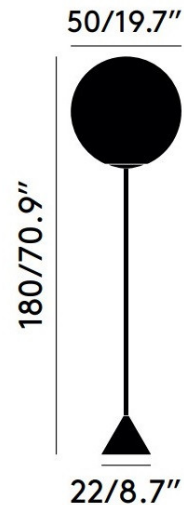

The Globe floor lamp is a new release from Tom Dixon and expresses a minimal and spherical form that is pure and simple. The shade is made from polycarbonate that is metallised on the inside so that when it is turned on multiple reflections are created, seemingly out of nowhere. This metallisation also creates a flawless finish, that is protected from scratching and external wear. A transformative light, this floor lamp resembles an old crystal ball, being both magical and intriguing.

Dimensions: Shade: Ø50cm
Height: 180cm
Base: Ø22cm
Cable Length: 250cm

For all sales and technical enquiries, please contact:

+44 (0)114 263 4266

info@davidvillagelighting.co.uk

www.davidvillagelighting.co.uk