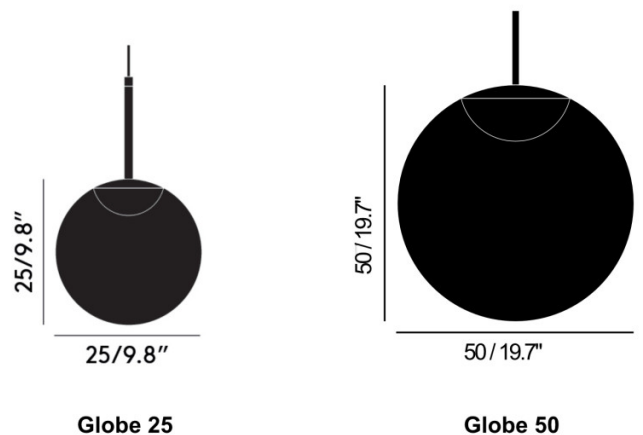

Tom Dixon Globe LED Pendant

LA10325

SOURCE: <https://www.davidvillagelighting.co.uk/product/Tom-Dixon-Globe-LED-Pendant/21041>

PRODUCT DESCRIPTION

Designer: Tom Dixon

Globe LED Pendant Light by Tom Dixon

A new release from the Tom Dixon brand, the Globe pendant has a perfectly round lampshade available in two sizes and a choice of copper, silver or opalescent finish. The integrated LED light source sits in the middle and reflects off the metallised interior as soon as the pendant is turned on. What results is a warming effect that transforms the pendant light, lending a mystical and contemporary touch to any interior. The metallised design also produces a durable exterior, being protected against wear and scratches to create a flawless and perfect surface.

The integrated LED light engine is replaceable. This can only be sourced via Tom Dixon. Please contact us for details

PRODUCT SPECIFICATION

- Light Source:** 6W, 3000K, 800 Lumens
- IP Code:** 20
- Dimming:** Dimmable using leading edge and trailing edge (Triac).
- Dimensions:** **Globe 50** - Ø50cm
Globe 25 - Ø25cm
- Ceiling Canopy: Ø12.5cm
- Cable Length: 250cm