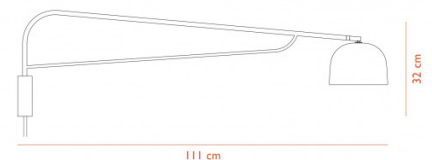

PRODUCT SPECIFICATION

Light Source: 4W, 3000K, 300 Lumens

IP Code: 20

Dimming: In line dimmer included on cable

Dimensions: **43cm:**

Shade: Ø17.5cm

Height: 22cm

Depth: 43cm

Cable: 400cm

111cm:

Shade: Ø17.5cm

Height: 32cm

Depth: 111cm

Cable: 400cm