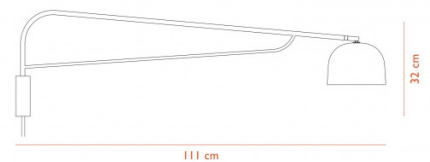

PRODUCT SPECIFICATION

Light Source: 4W, 3000K, 300 Lumens

IP Code: 20

Dimming: In line dimmer included on cable

Dimensions: **43cm:**

Shade: Ø17.5cm

Height: 22cm

Depth: 43cm

Cable: 400cm

111cm:

Shade: Ø17.5cm

Height: 32cm

Depth: 111cm

Cable: 400cm