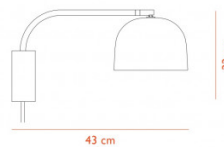

PRODUCT SPECIFICATION

Light Source: 4W, 3000K, 300 Lumens

IP Code: 20

Dimming: In line dimmer included on cable

Dimensions: **43cm:**

Shade: Ø17.5cm

Height: 22cm

Depth: 43cm

Cable: 400cm

111cm:

Shade: Ø17.5cm

Height: 32cm

Depth: 111cm

Cable: 400cm