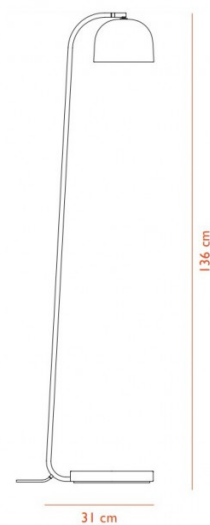

### Normann Copenhagen Grant LED Floor Lamp

Normann Copenhagen Grant LED Floor Lamp was designed by Simon Legald. Characterised by a combination of contrasts, the Grant Floor Lamp has a granite base attached to a 136cm metal structure. It's the sleek aesthetic of the metal structure that contrasts with the granular look of the granite. Together, both materials create an interesting aesthetic that is defined by an antithetic symbiosis.

Grant floor lamp has an integrated LED light source which has a soft and diffused, even glow thanks to the dispersion lens hidden within the lampshade. A dimmer switch is attached to the cable, allowing you to create the perfect atmosphere for your space. Available in both a black and brass finish, the Grant Floor Lamp is versatile and suits almost any environment it's positioned in. Legald designed this floor lamp to be used for both task and reading lighting within an office space or simply in your lounge.

## PRODUCT SPECIFICATION

- Light Source:** 4W, 3000K, 300 Lumens
- IP Code:** 20
- Dimming:** In line dimmer included on cable
- Dimensions:** Height: 136cm  
Cable: 400cm  
Depth: 31cm

**For all sales and technical enquiries, please contact:**