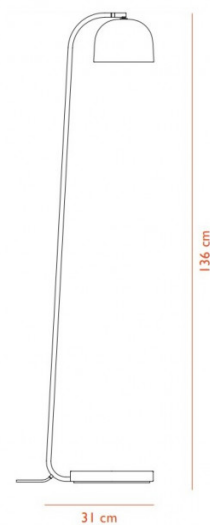

### Normann Copenhagen Grant LED Floor Lamp

Normann Copenhagen Grant LED Floor Lamp was designed by Simon Legald. Characterised by a combination of contrasts, the Grant Floor Lamp has a granite base attached to a 136cm metal structure. It's the sleek aesthetic of the metal structure that contrasts with the granular look of the granite. Together, both materials create an interesting aesthetic that is defined by an antithetic symbiosis.

## PRODUCT SPECIFICATION

- Light Source:** 4W, 3000K, 300 Lumens
- IP Code:** 20
- Dimming:** In line dimmer included on cable
- Dimensions:** Height: 136cm  
Cable: 400cm  
Depth: 31cm

**For all sales and technical enquiries, please contact:**