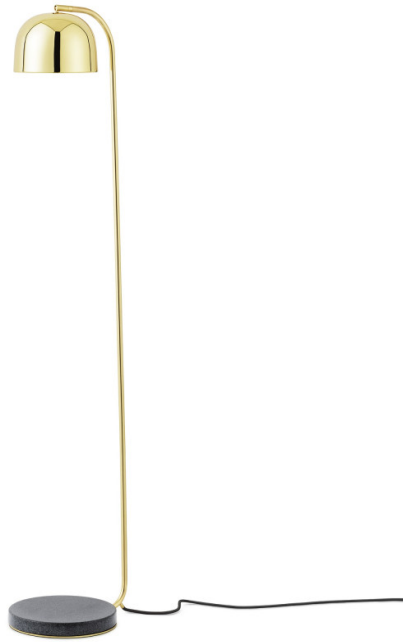

# Normann Copenhagen Grant LED Floor Lamp

LA10322/F

SOURCE: <https://www.davidvillagelighting.co.uk/product/Normann-Copenhagen-Grant-LED-Floor-Lamp/21037>

## PRODUCT DESCRIPTION

Designer: Simon Legald

### Normann Copenhagen Grant LED Floor Lamp

Normann Copenhagen Grant LED Floor Lamp was designed by Simon Legald. Characterised by a combination of contrasts, the Grant Floor Lamp has a granite base attached to a 136cm metal structure. It's the sleek aesthetic of the metal structure that contrasts with the granular look of the granite. Together, both materials create an interesting aesthetic that is defined by an antithetic symbiosis.

Grant floor lamp has an integrated LED light source which has a soft and diffused, even glow thanks to the dispersion lens hidden within the lampshade. A dimmer switch is attached to the cable, allowing you to create the perfect atmosphere for your space. Available in both a black and brass finish, the Grant Floor Lamp is versatile and suits almost any environment it's positioned in. Legald designed this floor lamp to be used for both task and reading lighting within an office space or simply in your lounge.