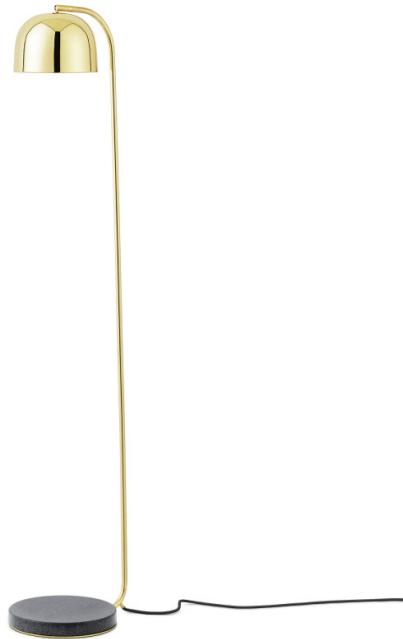

# Normann Copenhagen Grant LED Floor Lamp

LA10322/F

SOURCE: <https://www.davidvillagelighting.co.uk/product/Normann-Copenhagen-Grant-LED-Floor-Lamp/21037>

## PRODUCT DESCRIPTION

Designer: Simon Legald

### Normann Copenhagen Grant LED Floor Lamp

Normann Copenhagen Grant LED Floor Lamp was designed by Simon Legald. Characterised by a combination of contrasts, the Grant Floor Lamp has a granite base attached to a 136cm metal structure. It's the sleek aesthetic of the metal structure that contrasts with the granular look of the granite. Together, both materials create an interesting aesthetic that is defined by an antithetic symbiosis.

Grant floor lamp has an integrated LED light source which has a soft and diffused, even glow thanks to the dispersion lens hidden within the lampshade. A dimmer switch is attached to the cable, allowing you to create the perfect atmosphere for your space. Available in both a black and brass finish, the Grant Floor Lamp is versatile and suits almost any environment it's positioned in. Legald designed this floor lamp to be used for both task and reading lighting within an office space or simply in your lounge.