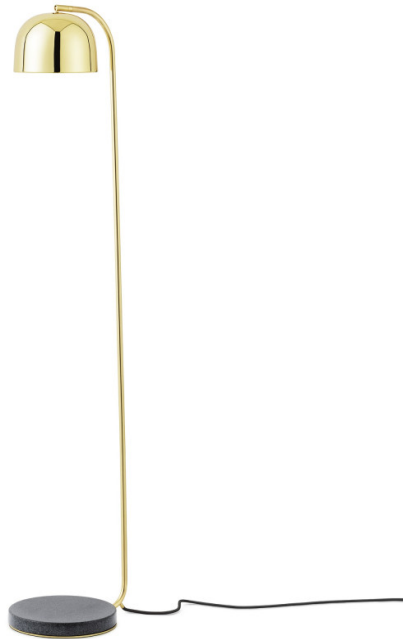

Normann Copenhagen Grant LED Floor Lamp

LA10322/F

SOURCE: <https://www.davidvillagelighting.co.uk/product/Normann-Copenhagen-Grant-LED-Floor-Lamp/21037>

PRODUCT DESCRIPTION

Designer: Simon Legald

Normann Copenhagen Grant LED Floor Lamp

Normann Copenhagen Grant LED Floor Lamp was designed by Simon Legald. Characterised by a combination of contrasts, the Grant Floor Lamp has a granite base attached to a 136cm metal structure. It's the sleek aesthetic of the metal structure that contrasts with the granular look of the granite. Together, both materials create an interesting aesthetic that is defined by an antithetic symbiosis.

Grant floor lamp has an integrated LED light source which has a soft and diffused, even glow thanks to the dispersion lens hidden within the lampshade. A dimmer switch is attached to the cable, allowing you to create the perfect atmosphere for your space. Available in both a black and brass finish, the Grant Floor Lamp is versatile and suits almost any environment it's positioned in. Legald designed this floor lamp to be used for both task and reading lighting within an office space or simply in your lounge.

PRODUCT SPECIFICATION

- Light Source:** 4W, 3000K, 300 Lumens
- IP Code:** 20
- Dimming:** In line dimmer included on cable
- Dimensions:** Height: 136cm
Cable: 400cm
Depth: 31cm

For all sales and technical enquiries, please contact: