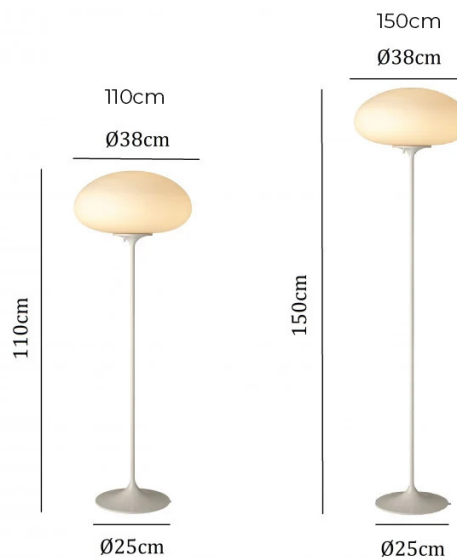

PRODUCT SPECIFICATION

Light Source: 1 x Max 75W E27 (Excluded)

IP Code: 20

Dimming: Integrated dimmer on the product.

Dimensions: **110cm:**

Shade: Ø38cm

Height: 110cm

Base: Ø25cm

150cm:

Shade: Ø38cm

Height: 150cm

Base: Ø25cm

Cable Length: 220cm