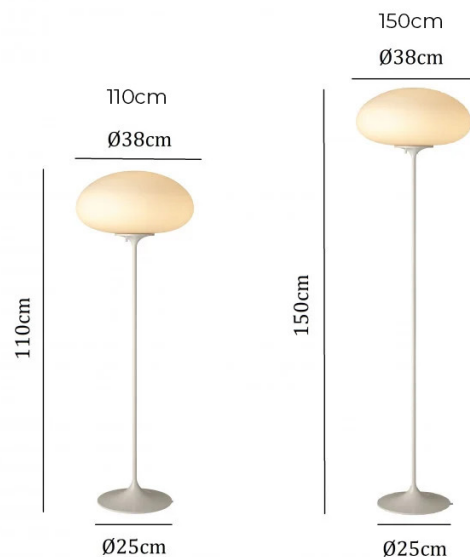

PRODUCT SPECIFICATION

Light Source: 1 x Max 75W E27 (Excluded)

IP Code: 20

Dimming: Integrated dimmer on the product.

Dimensions: 110cm:
Shade: Ø38cm
Height: 110cm
Base: Ø25cm

150cm:
Shade: Ø38cm
Height: 150cm
Base: Ø25cm

Cable Length: 220cm