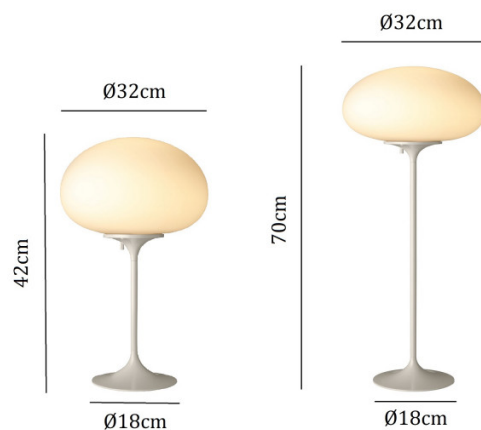

PRODUCT SPECIFICATION

Light Source: 1 x Max 60W E27 (Excluded)

IP Code: 20

Dimming: Integrated dimmer on the product.

Dimensions: 42cm:
Shade: Ø32cm
Height: 42cm
Base: Ø18cm

70cm:
Shade: Ø32cm
Height: 70cm
Base: Ø18cm

Cable Length: 220cm