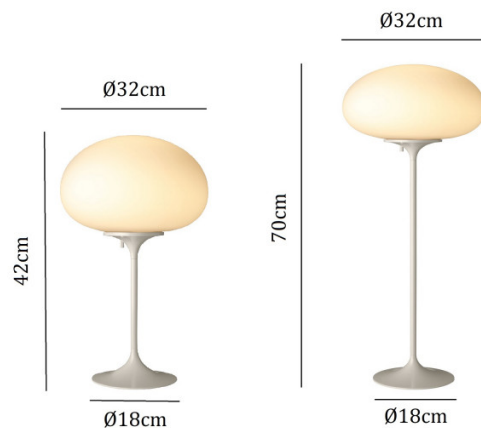

PRODUCT SPECIFICATION

Light Source: 1 x Max 60W E27 (Excluded)

IP Code: 20

Dimming: Integrated dimmer on the product.

Dimensions: 42cm:
Shade: Ø32cm
Height: 42cm
Base: Ø18cm

70cm:
Shade: Ø32cm
Height: 70cm
Base: Ø18cm

Cable Length: 220cm