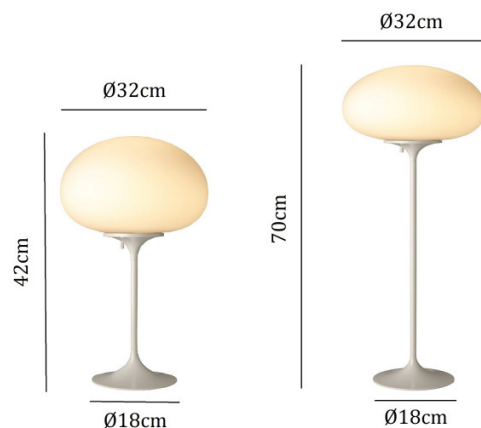

Gubi Stemplite Table Lamp

LA10320

SOURCE: <https://www.davidvillagelighting.co.uk/product/Gubi-Stemplite-Table-Lamp/21024>

PRODUCT DESCRIPTION

Designer: Bill Curry

Stemplite Table Lamp by Gubi

The Stemplite table lamp is a part of the brand new [Stemplite collection](#), a range that has been rediscovered and reissued by owner and creative director Jacob Gubi. Originally designed by Bill Curry in 1962, he wanted to create a lamp that was a self-contained unit, comprising of one piece. With a background in aerospace, Curry was inspired and captured the essence of the space age, creating a table lamp with a rounded silhouette and appealing lampshade.

The Stemplite table light was renowned at the time and because of its innovation even featured on the set of the original Star Trek TV series. Now brought back to the modern era and user, this table light is available in 2 sizes and in 3 chic colours, black chrome, black red and pebble grey, which enhance the original form whilst updating it for a contemporary eye. The glass shade diffuses the light source, creating a warm and soft glow which will fill the room. Use in many settings to bring a vintage touch and iconic design feat to your interior.

PRODUCT SPECIFICATION

Light Source: 1 x max 60W E27 (excluded)

IP Code: 20

Dimming: Integrated dimmer on the product

Dimensions: 42cm:
Ø32cm shade
42cm height
Ø18cm base

70cm:
Ø32cm shade
70cm height
Ø18cm base

220cm cable length