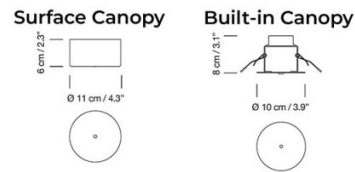

Dimensions: Small
Ø35cm
Height: 9cm

Medium
Ø50cm
Height: 10cm

Large
Ø75cm
Height: 11cm

Surface Canopy
Ø11cm x 6cm

Built-in Canopy
Ø10cm x 8cm

Cable Length: 20cm-300cm

For all sales and technical enquiries, please contact: