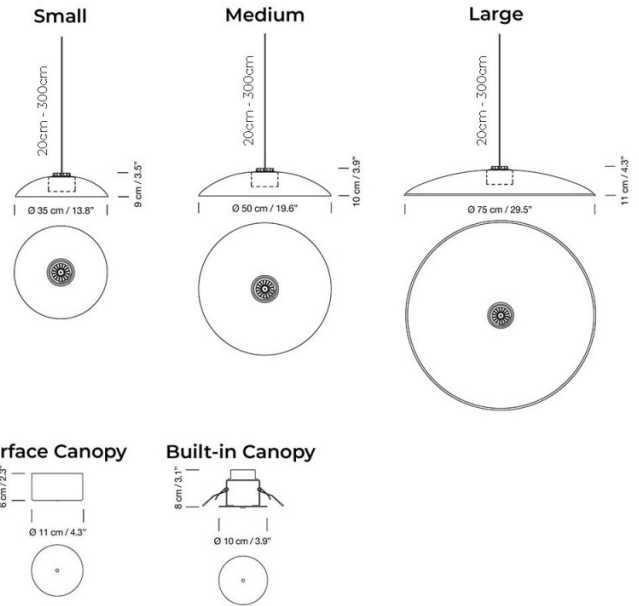

**Dimensions: Small:**  
Ø35cm  
Height: 9cm

**Medium:**  
Ø50cm  
Height: 10cm

**Large:**  
Ø75cm  
Height: 11cm

**Surface Canopy:**  
Ø11cm x 6cm

**Built-in Canopy:**  
Ø10cm x 8cm

**Cable Length: 20cm-300cm**