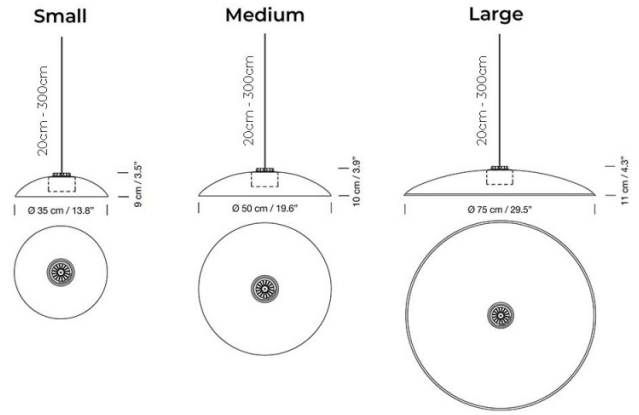

Dimensions: Small
Ø35cm
Height: 9cm

Medium
Ø50cm
Height: 10cm

Large
Ø75cm
Height: 11cm

Surface Canopy
Ø11cm x 6cm

Built-in Canopy
Ø10cm x 8cm

Cable Length: 20cm-300cm

For all sales and technical enquiries, please contact: