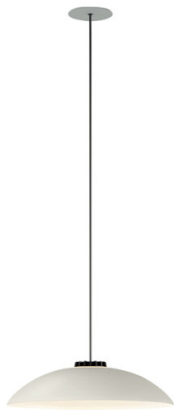

LA7887

Santa & Cole HeadHat Plate LED Pendant

SOURCE: <https://www.davidvillagelighting.co.uk/product/Santa-Cole-HeadHat-Plate-LED-Pendant/21020>

PRODUCT DESCRIPTION

Designer: Santa & Cole Team

Santa & Cole HeadHat Plate LED Pendant

The HeadHat Plate pendant is one of Santa & Cole's lights that uses the innovative HeadLED technology, where different shades can be used using the LED light source. The Plate pendant light is characterised by a hemispherical metal shade, exhibiting smooth lines and a large shape for effective lighting.

The HeadHat Plate pendant lamp comes in three sizes, small, medium or large, and is available with either a surface or built-in ceiling canopy. The four colour finishes available range from colourful to subtle, so you can find the right look to match your design scheme. Use it as a main light or as a light over tables for an efficient illumination and stylish lighting solution.

Other lights that use HeadLED technology include the [HeadHat Bowl pendant](#), the [M64 pendant](#) and the [Cirio Simple pendant](#).

Please Note: The Santa & Cole HeadHat Pendant comes with a 3m cable as standard. Although this can be upgraded to 8m. Please [contact us](#) for more information and pricing.