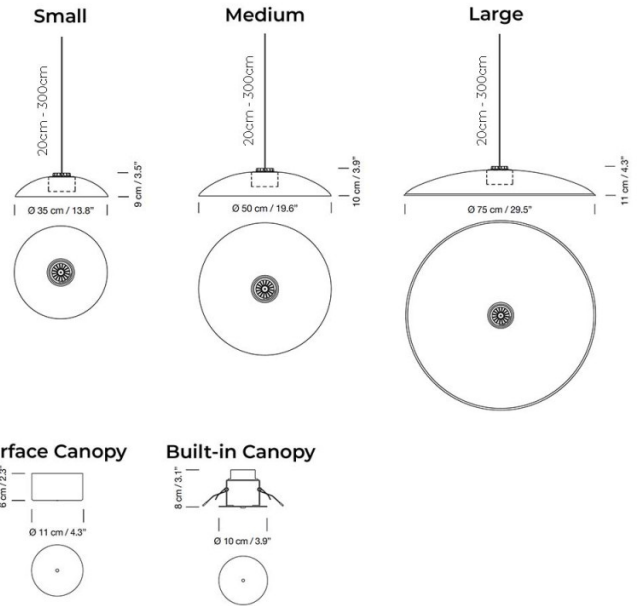

Dimensions: Small:
Ø35cm
Height: 9cm

Medium:
Ø50cm
Height: 10cm

Large:
Ø75cm
Height: 11cm

Surface Canopy:
Ø11cm x 6cm

Built-in Canopy:
Ø10cm x 8cm

Cable Length: 20cm-300cm

For all sales and technical enquiries, please contact: