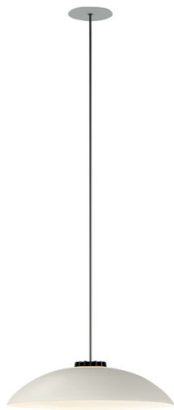

SANTA & COLE

LA7887

Santa & Cole HeadHat Plate LED Pendant

SOURCE: <https://www.davidvillagelighting.co.uk/product/Santa-Cole-HeadHat-Plate-LED-Pendant/21020>

PRODUCT DESCRIPTION

Designer: Santa & Cole Team

Santa & Cole HeadHat Plate LED Pendant

The HeadHat Plate pendant is one of Santa & Cole's lights that uses the innovative HeadLED technology, where different shades can be used using the LED light source. The Plate pendant light is characterised by a hemispherical metal shade, exhibiting smooth lines and a large shape for effective lighting.

The HeadHat Plate pendant lamp comes in three sizes, small, medium or large, and is available with either a surface or built-in ceiling canopy. The four colour finishes available range from colourful to subtle, so you can find the right look to match your design scheme. Use it as a main light or as a light over tables for an efficient illumination and stylish lighting solution.

Other lights that use HeadLED technology include the [HeadHat Bowl pendant](#), the [M64 pendant](#) and the [Cirio Simple pendant](#).

Please Note: The Santa & Cole HeadHat Pendant comes with a 3m cable as standard. Although this can be upgraded to 8m. Please [contact us](#) for more information and pricing.