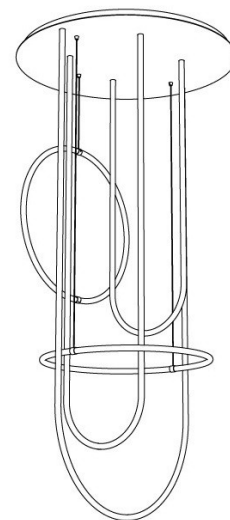

Petite
Friture

Petite Friture Unseen LED Chandelier

LA10316/C

SOURCE: <https://www.davidvillagelighting.co.uk/product/Petite-Friture-Unseen-LED-Chandelier/21018>

PRODUCT DESCRIPTION

Designer: Studio Pepe

Unseen LED Chandelier by Petite Friture

New for 2020, the Unseen chandelier is a contemporary and stylish take on a chandelier, designed by Studio Pepe exclusively for Petite Friture. The chandelier light is made up of five tubes, all shaped in circles and loops to create a geometric phenomenon. Each tube has an integrated LED light source, being an efficient and long lasting lighting solution for your space.

The modernity of the Unseen LED chandelier makes it a wonderful choice for many interiors and will particularly thrive in spaces that are big or with a high ceiling. Each component emits a strong band of white light that will illuminate the space and shows off the simplistic and pure nature of lighting a room. Do not miss out on this innovative and stunning light fixture.

PRODUCT SPECIFICATION

Light Source: 184W, 2700K, 15883 lumens

IP Code: 20

Dimming: Dimmable via mains phase dimming

Dimensions: 100cm width
210cm height

100 cm

For all sales and technical enquiries, please contact: