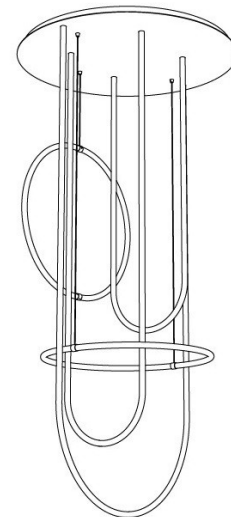

Petite  
Friture

Petite Friture Unseen LED  
Chandelier

LA10316/C

SOURCE: <https://www.davidvillagelighting.co.uk/product/Petite-Friture-Unseen-LED-Chandelier/21018>

PRODUCT DESCRIPTION

Designer: Studio Pepe

Unseen LED Chandelier by Petite  
Friture

New for 2020, the Unseen chandelier is a contemporary and stylish take on a chandelier, designed by Studio Pepe exclusively for Petite Friture. The chandelier light is made up of five tubes, all shaped in circles and loops to create a geometric phenomenon. Each tube has an integrated LED light source, being an efficient and long lasting lighting solution for your space.

The modernity of the Unseen LED chandelier makes it a wonderful choice for many interiors and will particularly thrive in spaces that are big or with a high ceiling. Each component emits a strong band of white light that will illuminate the space and shows off the simplistic and pure nature of lighting a room. Do not miss out on this innovative and stunning light fixture.

PRODUCT SPECIFICATION

Light Source: 184W, 2700K, 15883 lumens

IP Code: 20

Dimming: Dimmable via mains phase dimming

Dimensions: 100cm width  
210cm height

100 cm

For all sales and technical enquiries, please contact: