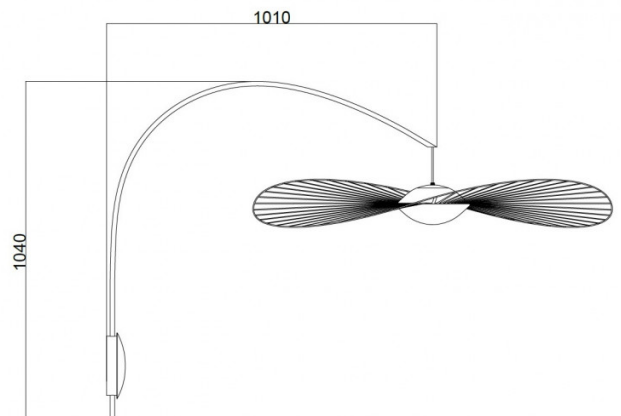

PRODUCT SPECIFICATION

Light Source: 10W, 2700K, 1350 lumens

IP Code: 20

Dimming: Dimmable via mains phase dimming

Dimensions: Ø110cm shade
104cm height
101cm depth

For all sales and technical enquiries, please contact: