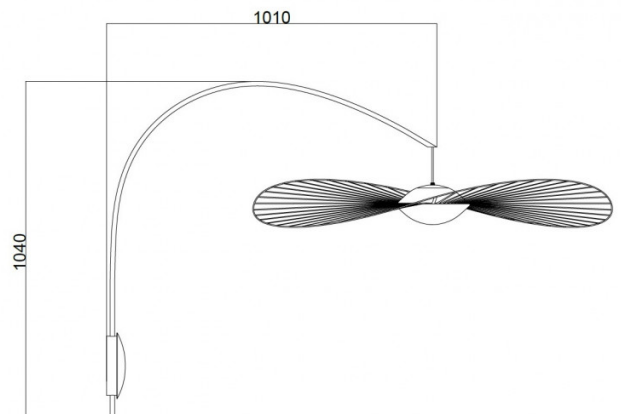

## PRODUCT SPECIFICATION

**Light Source:** 10W, 2700K, 1350 lumens

**IP Code:** 20

**Dimming:** Dimmable via mains phase dimming

**Dimensions:** Ø110cm shade  
104cm height  
101cm depth

**For all sales and technical enquiries, please contact:**