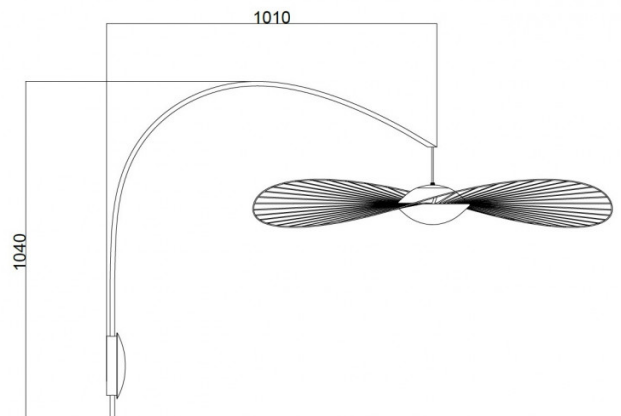

## PRODUCT SPECIFICATION

**Light Source:** 10W, 2700K, 1350 lumens

**IP Code:** 20

**Dimming:** Dimmable via mains phase dimming

**Dimensions:** Ø110cm shade  
104cm height  
101cm depth

**For all sales and technical enquiries, please contact:**