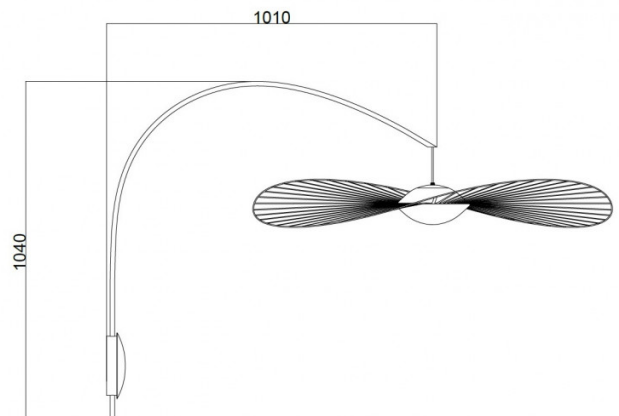

PRODUCT SPECIFICATION

Light Source: 10W, 2700K, 1350 lumens

IP Code: 20

Dimming: Dimmable via mains phase dimming

Dimensions: Ø110cm shade
104cm height
101cm depth

For all sales and technical enquiries, please contact: