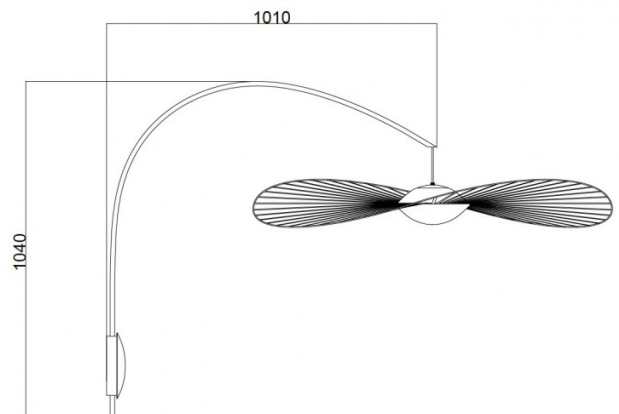

Vertigo Nova LED Wall Lamp by Petite Friture

The Vertigo Nova wall lamp is a new 2020 product by Petite Friture, which expands on the iconic [Vertigo pendant](#) by creating a wall installation. The wall light has a springy and lightweight shade that hangs off an arched structure that makes an impact in the room. The lampshade has delicate ribbons which cast beautiful shadows across the interior.

PRODUCT SPECIFICATION

Light Source: 10W, 2700K, 1350 lumens

IP Code: 20

Dimming: Dimmable via mains phase dimming

Dimensions: Ø110cm shade
104cm height
101cm depth

For all sales and technical enquiries, please contact: