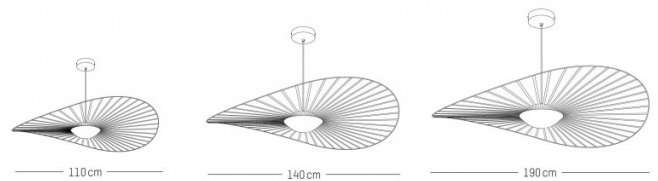

The Petite Friture Vertigo Nova Pendant can be purchased with a 10m cable on request. Please [Contact Us](#) for further information and pricing.

PRODUCT SPECIFICATION

Light Source: 10W, 2700K, 1350 lumens

IP Code: 20

Dimming: Dimmable via mains phase dimming

Dimensions: Small - Ø110cm, H 11.5cm
 Medium - Ø140cm, H 12cm
 Large - Ø190cm, H 13.2cm

300cm cable length

For all sales and technical enquiries, please contact: