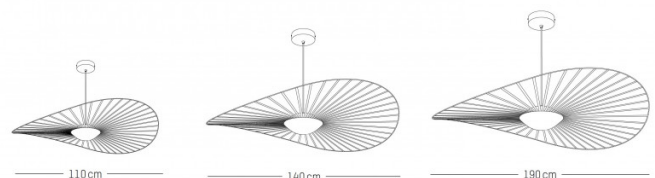

The Petite Friture Vertigo Nova Pendant can be purchased with a 10m cable on request. Please [Contact Us](#) for further information and pricing.

PRODUCT SPECIFICATION

Light Source: 10W, 2700K, 1350 lumens

IP Code: 20

Dimming: Dimmable via mains phase dimming

Dimensions: Small - Ø110cm, H 11.5cm
 Medium - Ø140cm, H 12cm
 Large - Ø190cm, H 13.2cm

300cm cable length

For all sales and technical enquiries, please contact: