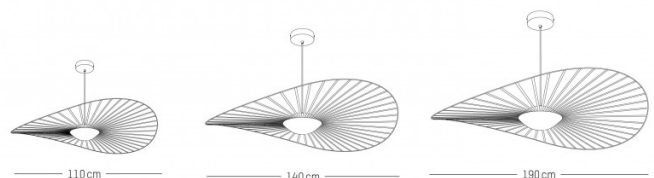

The Petite Friture Vertigo Nova Pendant can be purchased with a 10m cable on request. Please [Contact Us](#) for further information and pricing.

PRODUCT SPECIFICATION

Light Source: 10W, 2700K, 1350 lumens

IP Code: 20

Dimming: Dimmable via mains phase dimming

Dimensions: Small - Ø110cm, H 11.5cm
 Medium - Ø140cm, H 12cm
 Large - Ø190cm, H 13.2cm

300cm cable length

For all sales and technical enquiries, please contact: