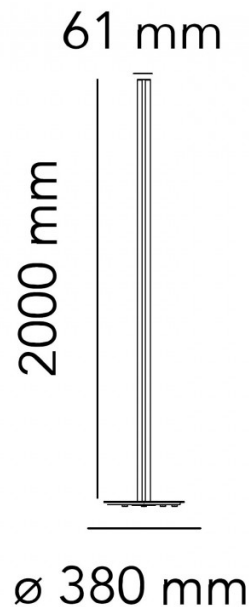

FLOS

Flos Coordinates LED Floor Lamp

LA10315

SOURCE: <https://www.davidvillagelighting.co.uk/product/Flos-Coordinates-LED-Floor-Lamp/21007>

PRODUCT DESCRIPTION

Designer: Michael Anastassiades

Coordinates Floor Lamp by Flos

Coordinates floor lamp is one of Michael Anastassiades' latest creations for Flos. It was originally designed for the legendary Four Seasons restaurant, in New York. The LED floor lamp consists of two poles, vertically positioned and which can be oriented during installation. The two poles are attached to the round base, with a cover made of anodised aluminium. The lamps' anodised champagne or argent finish gives the lamp a chic finishing touch, guaranteed to match any interior decor. A clean design, stripped down to the basic elements needed to provide a delicate ambience in your home or business.

The Coordinates floor light benefits from an integrated LED light source, with an on/off switch and dimmer located on the cable. The dimmer allows you to adjust the lights' brightness, from 10 to 100%. This floor light can be used in both residential and commercial, interior settings.

PRODUCT SPECIFICATION

- Light Source:** 61W, 2700K, 3240 lumens
- IP Code:** 20
- Dimming:** In line dimmer included on cable
- Dimensions:** 200cm height
6.1cm width
Ø38cm base
260cm cable length

For all sales and technical enquiries, please contact: