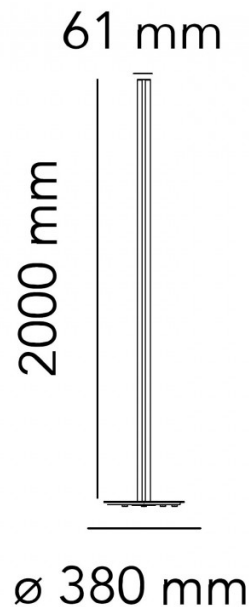

# Flos Coordinates LED Floor Lamp

LA10315

SOURCE: <https://www.davidvillagelighting.co.uk/product/Flos-Coordinates-LED-Floor-Lamp/21007>

### Coordinates Floor Lamp by Flos

Coordinates floor lamp is one of Michael Anastassiades' latest creations for Flos. It was originally designed for the legendary Four Seasons restaurant, in New York. The LED floor lamp consists of two poles, vertically positioned and which can be oriented during installation. The two poles are attached to the round base, with a cover made of anodised aluminium. The lamps' anodised champagne or argent finish gives the lamp a chic finishing touch, guaranteed to match any interior decor. A clean design, stripped down to the basic elements needed to provide a delicate ambience in your home or business.

## PRODUCT SPECIFICATION

- Light Source:** 61W, 2700K, 3240 lumens
- IP Code:** 20
- Dimming:** In line dimmer included on cable
- Dimensions:** 200cm height  
6.1cm width  
Ø38cm base  
260cm cable length