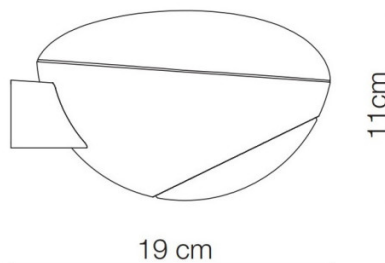

PRODUCT SPECIFICATION

- Light Source:** 1 x Max 100W R7s (excluded)
- IP Code:** 20
- Dimming:** Dimmable via mains phase dimming.
- Dimensions:** Width: 18cm
Height: 11cm
Depth: 19cm

For all sales and technical enquiries, please contact: