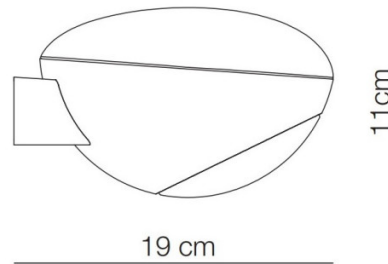

PRODUCT SPECIFICATION

- Light Source:** 1 x Max 100W R7s (excluded)
- IP Code:** 20
- Dimming:** Dimmable via mains phase dimming.
- Dimensions:** Width: 18cm  
Height: 11cm  
Depth: 19cm

For all sales and technical enquiries, please contact: