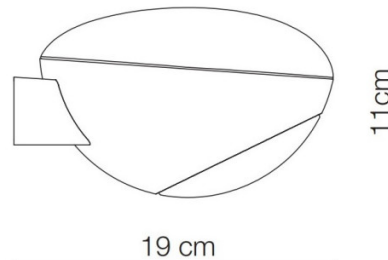

PRODUCT SPECIFICATION

- Light Source:** 1 x Max 100W R7s (excluded)
- IP Code:** 20
- Dimming:** Dimmable via mains phase dimming.
- Dimensions:** Width: 18cm  
Height: 11cm  
Depth: 19cm

For all sales and technical enquiries, please contact: