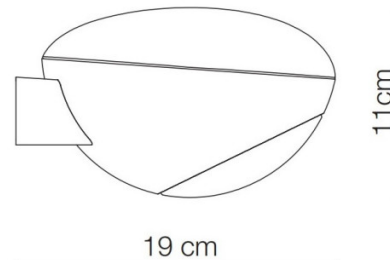

PRODUCT SPECIFICATION

Light Source: 1 x Max 100W R7s (excluded)

IP Code: 20

Dimming: Dimmable via mains phase dimming.

Dimensions: Width: 18cm
Height: 11cm
Depth: 19cm

For all sales and technical enquiries, please contact: